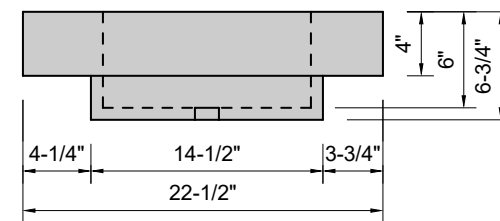

TOP VIEW

FRONT VIEW

SIDE VIEW

Model #: CU-60-00
Cube
no faucet holes