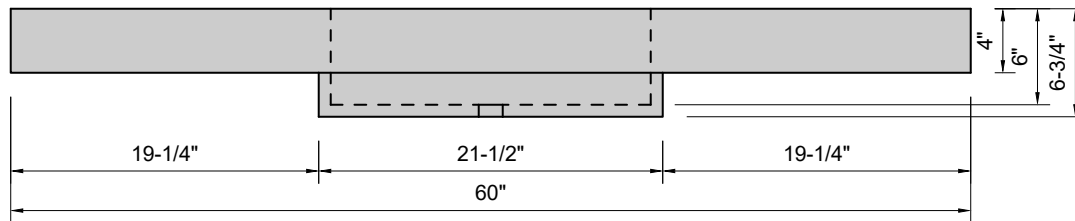

TOP VIEW

FRONT VIEW

SIDE VIEW

Model #: CU-60-00
Cube
no faucet holes