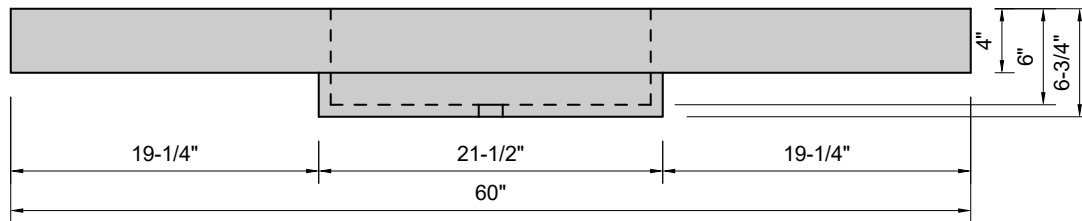

TOP VIEW

FRONT VIEW

SIDE VIEW

Model #: CU-60-01
Cube
single faucet hole