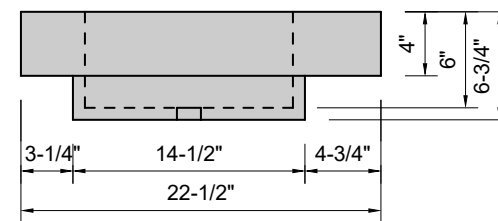

TOP VIEW

FRONT VIEW

SIDE VIEW

Model #: CU-60-01
Cube
single faucet hole