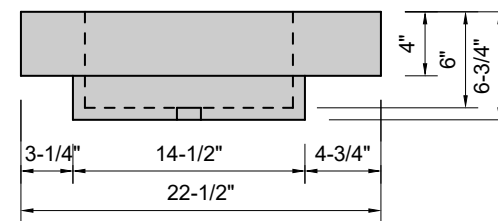

TOP VIEW

FRONT VIEW

SIDE VIEW

Model #: CU-60-03
Cube
8" widespread faucet holes