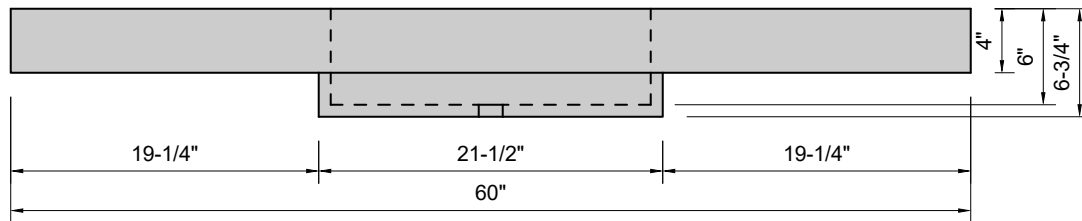

TOP VIEW

FRONT VIEW

SIDE VIEW

Model #: CU-60-03
Cube
8" widespread faucet holes