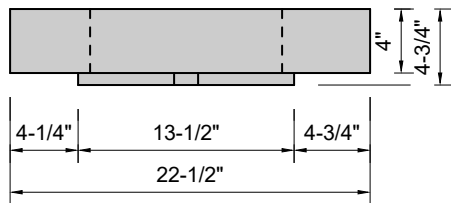

TOP VIEW

FRONT VIEW

SIDE VIEW

Model #: DWH-60-00
Double Whisper
no faucet holes