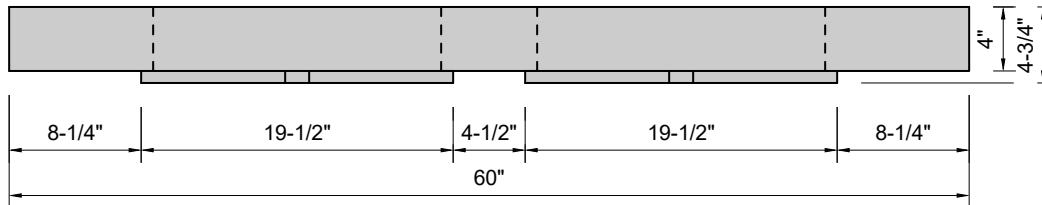

TOP VIEW

FRONT VIEW

SIDE VIEW

Model #: DWH-60-00
Double Whisper
no faucet holes