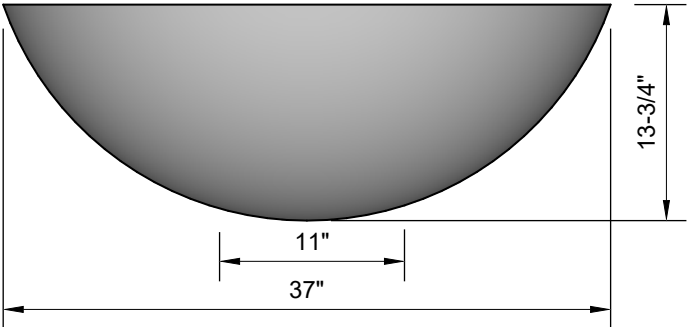

ETERNITY FIREPIT BOWL
match-lit system
90K BTUs

TOP VIEW

PERSPECTIVE

FRONT VIEW