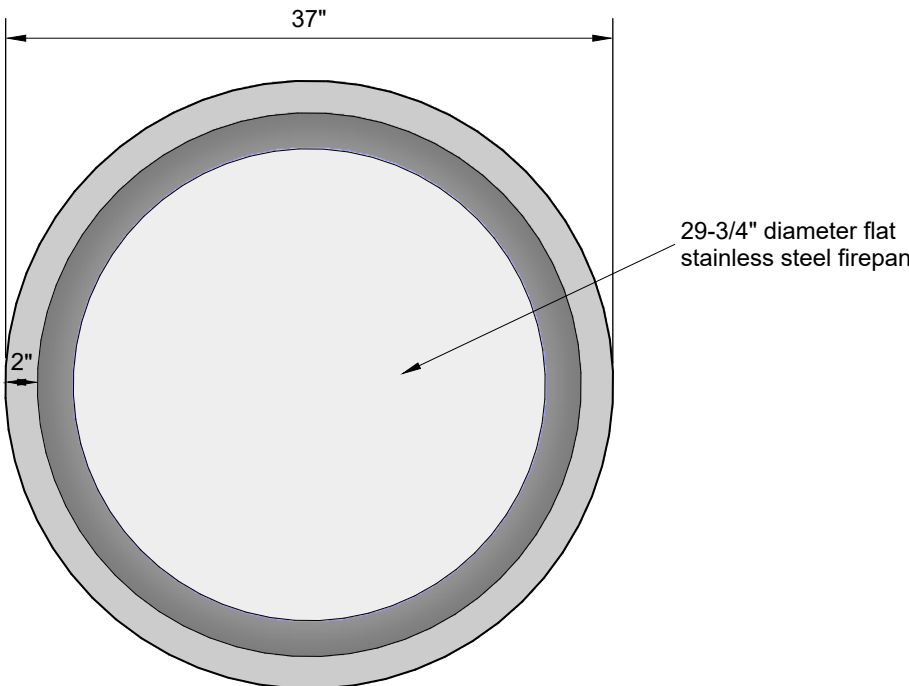

ETERNITY FIREPIT BOWL
match-lit system
90K BTUs

TOP VIEW

PERSPECTIVE

FRONT VIEW