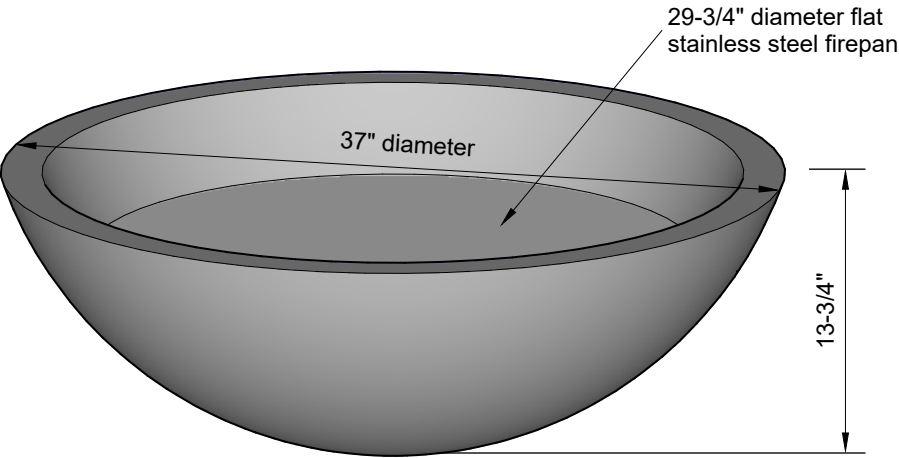

ETERNITY FIREPIT BOWL
match-lit system
90K BTUs

TOP VIEW

PERSPECTIVE

FRONT VIEW