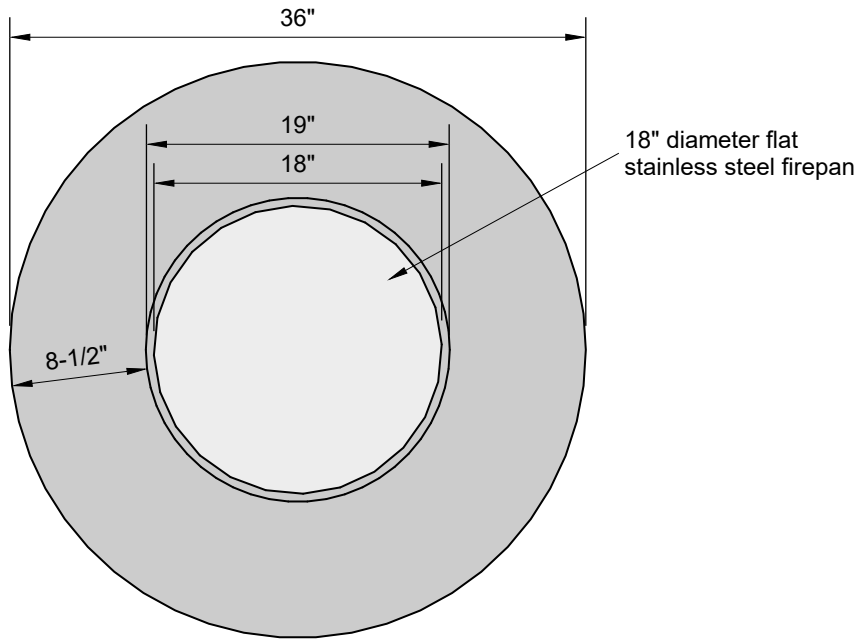

**EVOLUTION FIREPIT
with electronic start
65K BTUs**

TOP VIEW

PERSPECTIVE

SECTION