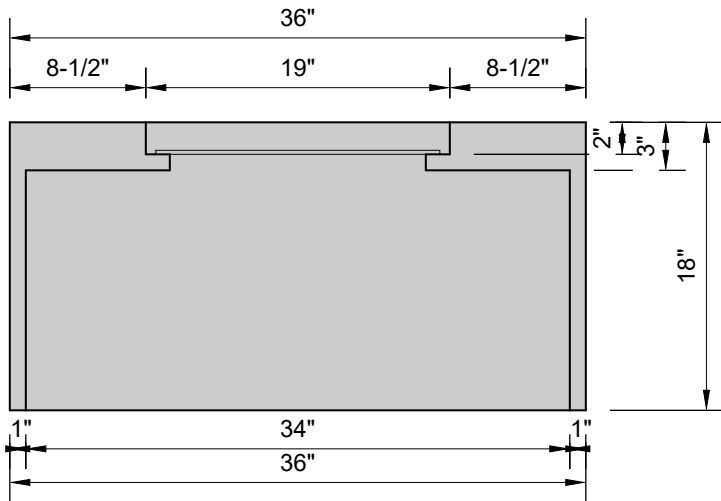

**EVOLUTION FIREPIT
with electronic start
65K BTUs**

TOP VIEW

PERSPECTIVE

SECTION