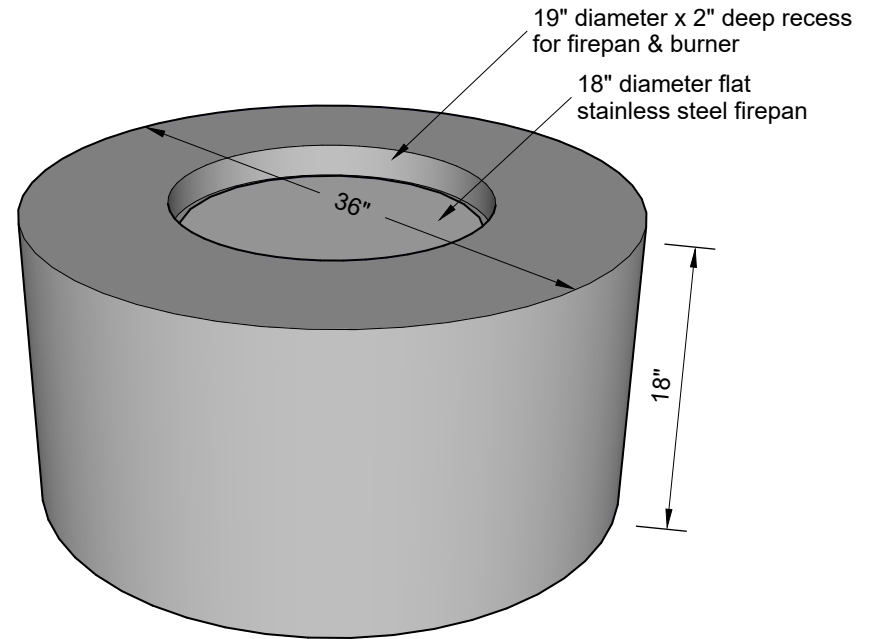

**EVOLUTION FIREPIT
with electronic start
65K BTUs**

TOP VIEW

PERSPECTIVE

SECTION