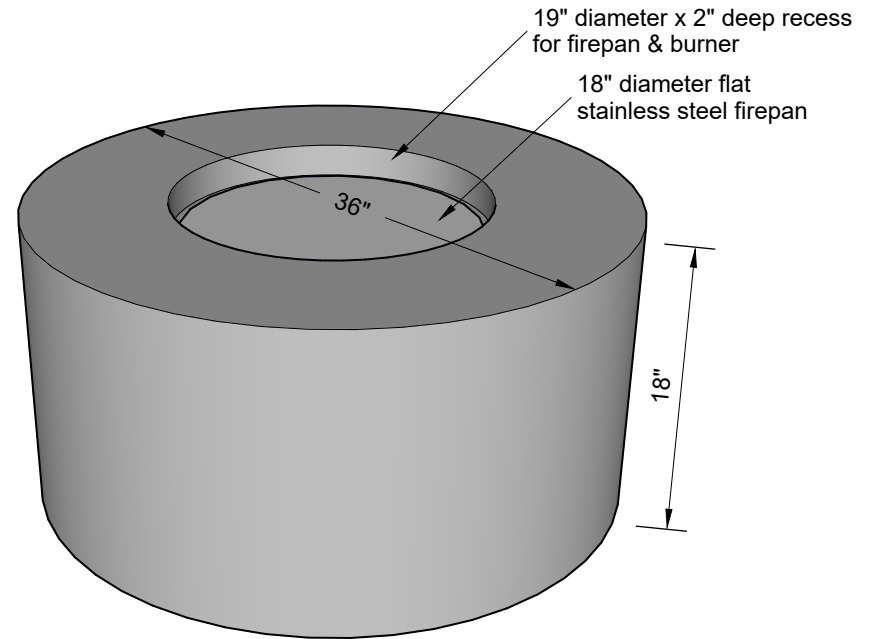

EVOLUTION FIREPIT
match-lit system
65K BTUs

TOP VIEW

PERSPECTIVE

SECTION