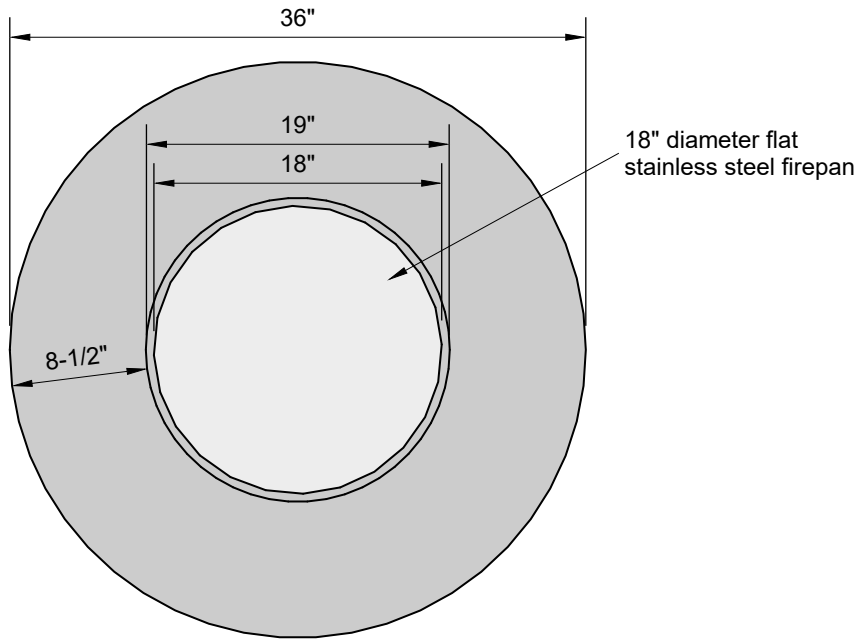

EVOLUTION FIREPIT
match-lit system
65K BTUs

TOP VIEW

PERSPECTIVE

SECTION