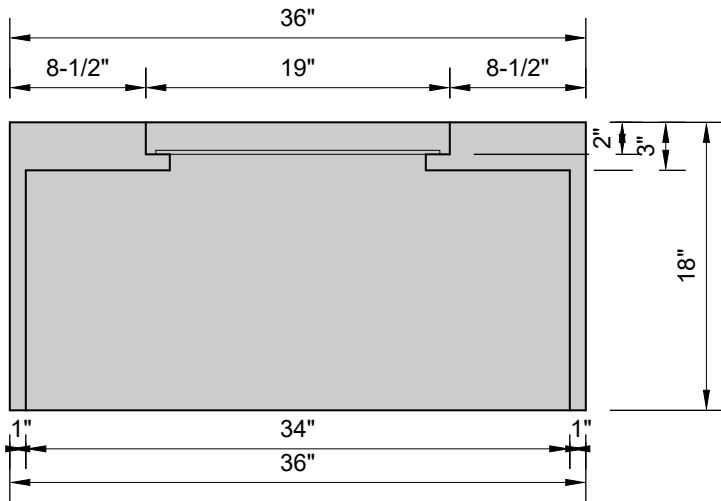

EVOLUTION FIREPIT
match-lit system
65K BTUs

TOP VIEW

PERSPECTIVE

SECTION