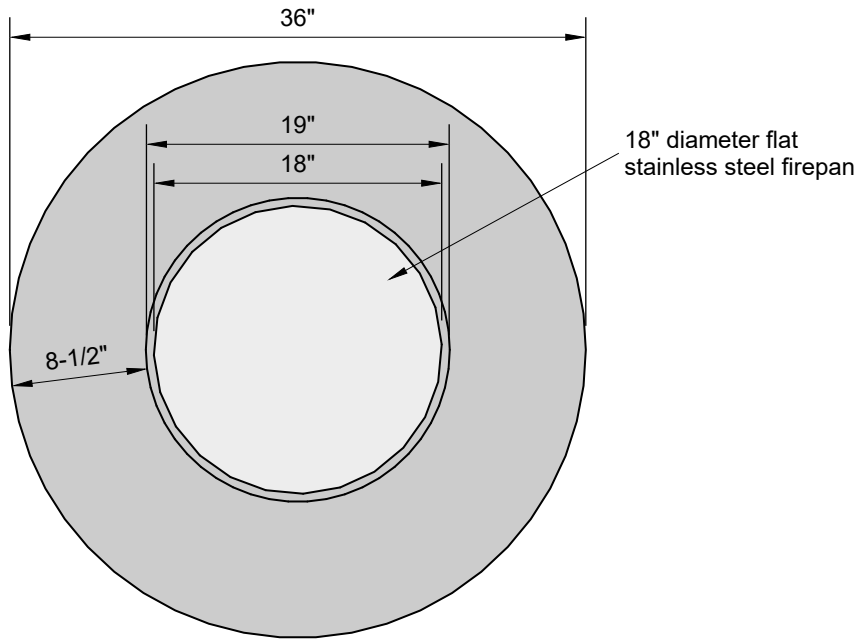

**EVOLUTION FIREPIT
with push button start
65K BTUs**

TOP VIEW

SECTION

PERSPECTIVE