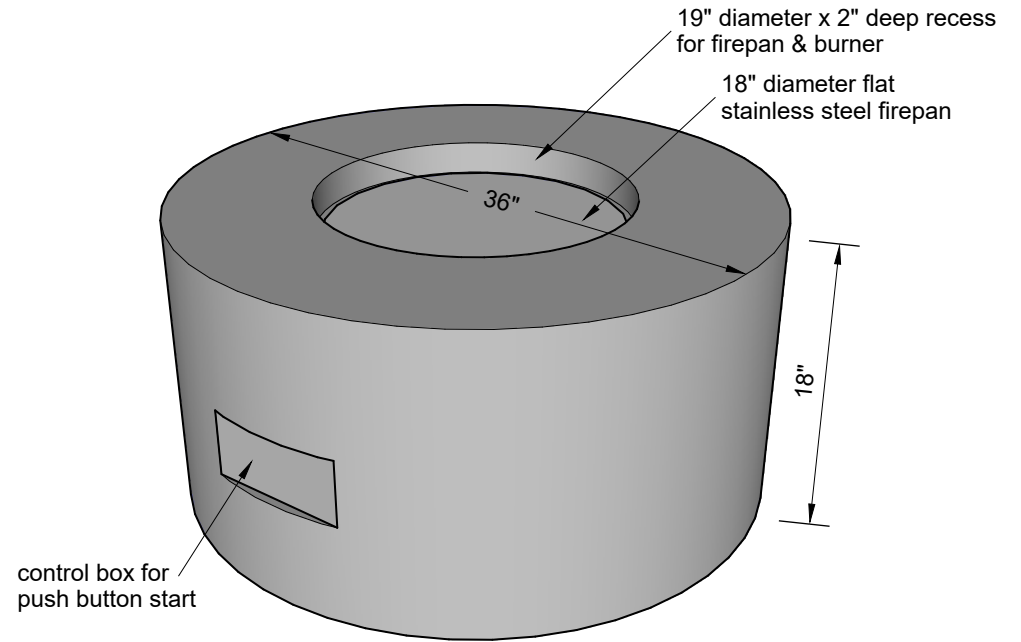

**EVOLUTION FIREPIT
with push button start
65K BTUs**

TOP VIEW

SECTION

PERSPECTIVE