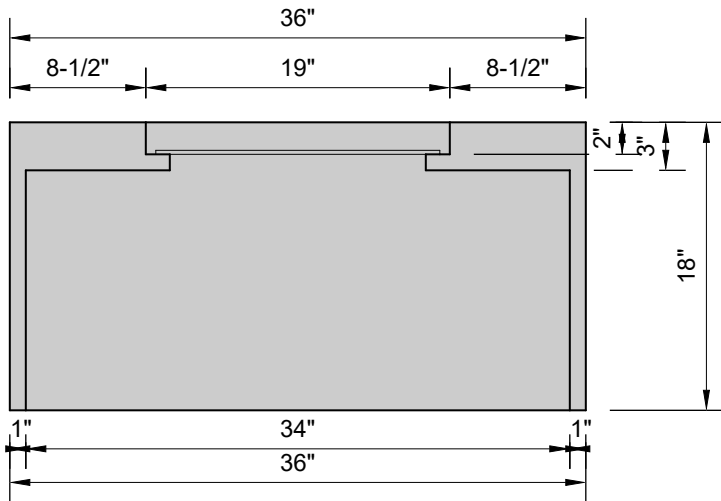

**EVOLUTION FIREPIT
with push button start
65K BTUs**

TOP VIEW

SECTION

PERSPECTIVE