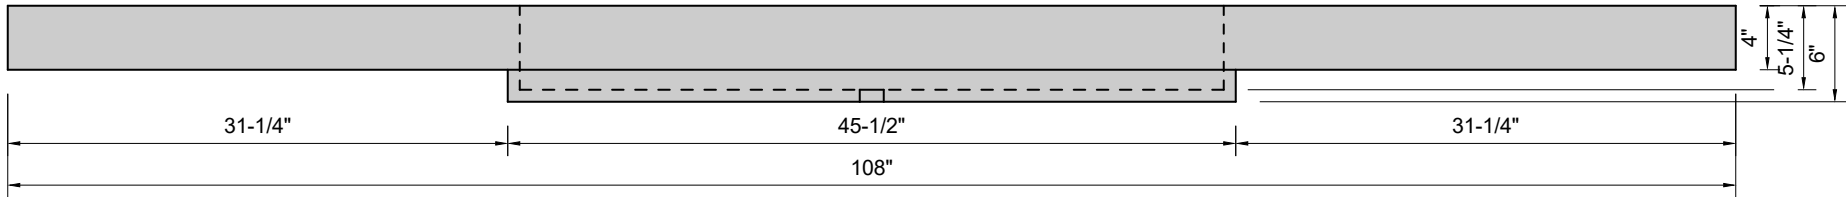

TOP VIEW

FRONT VIEW

BACK VIEW

SIDE VIEW

Model #: FLBR-108-00
Breeze (floating)
no faucet holes