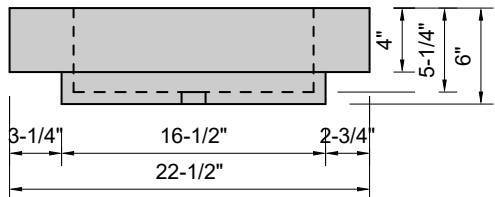

TOP VIEW

FRONT VIEW

BACK VIEW

SIDE VIEW

Model #: FLBR-108-00
Breeze (floating)
no faucet holes