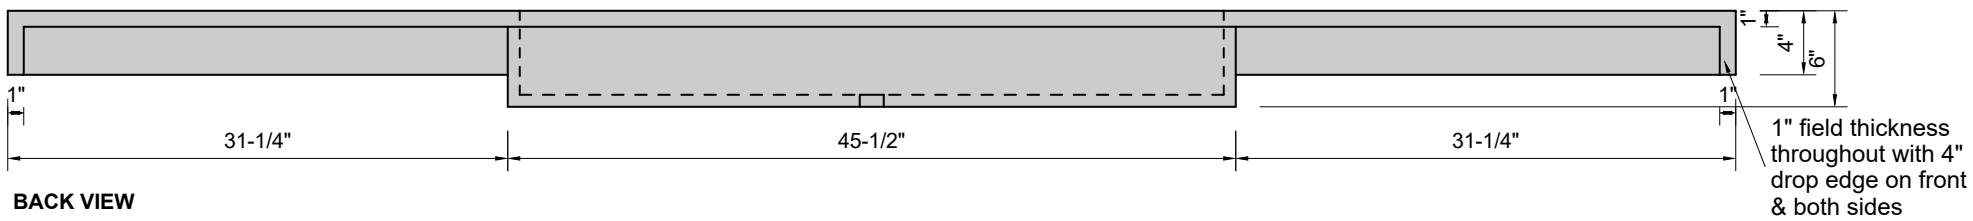

TOP VIEW

FRONT VIEW

BACK VIEW

SIDE VIEW

Model #: FLBR-108-00
Breeze (floating)
no faucet holes