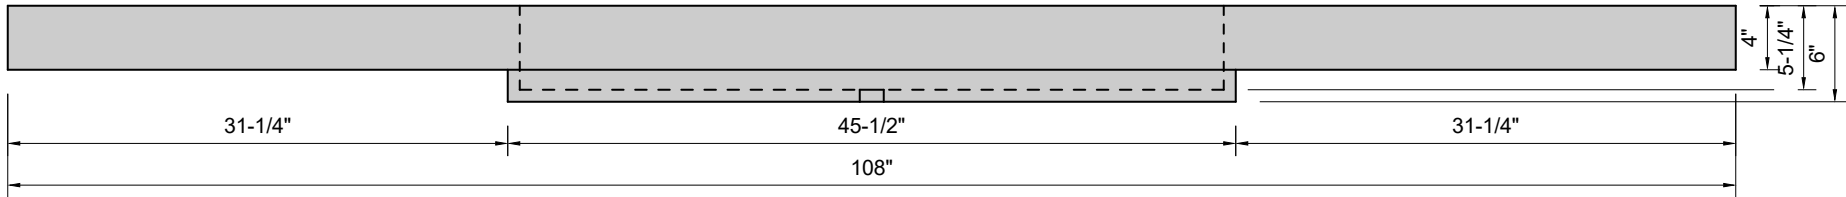

TOP VIEW

FRONT VIEW

BACK VIEW

SIDE VIEW

Model #: FLBR-108-03
Breeze (floating)
8" widespread faucet holes