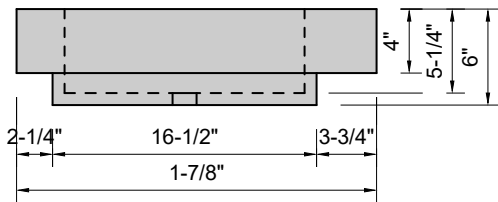

TOP VIEW

FRONT VIEW

BACK VIEW

SIDE VIEW

Model #: FLBR-108-03
Breeze (floating)
8" widespread faucet holes