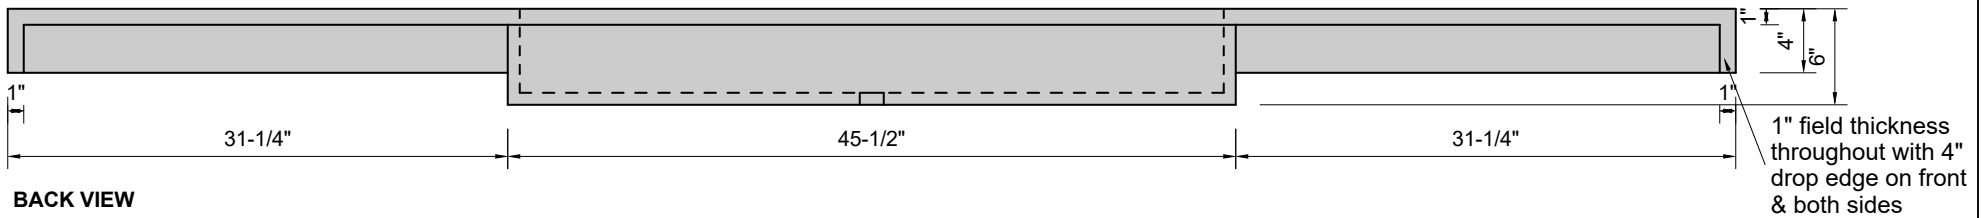

TOP VIEW

FRONT VIEW

BACK VIEW

SIDE VIEW

Model #: FLBR-108-03
Breeze (floating)
8" widespread faucet holes