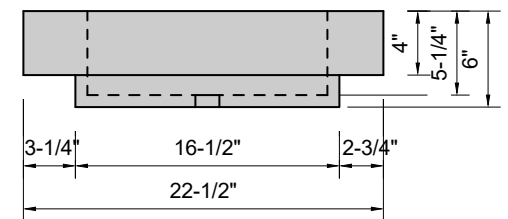

TOP VIEW

FRONT VIEW

SIDE VIEW

BACK VIEW

Model #: FLBR-60-00
Breeze Sink (floating)
no faucet holes