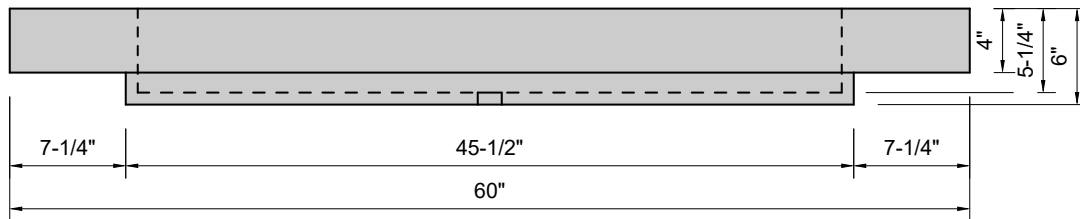

TOP VIEW

FRONT VIEW

SIDE VIEW

BACK VIEW

Model #: FLBR-60-00
Breeze Sink (floating)
no faucet holes