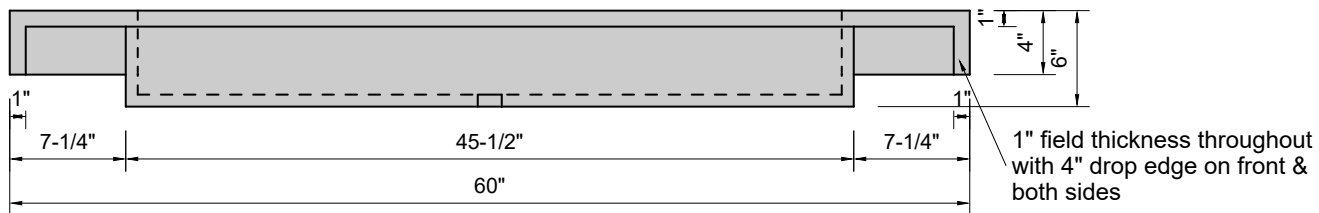

TOP VIEW

FRONT VIEW

SIDE VIEW

BACK VIEW

Model #: FLBR-60-00
Breeze Sink (floating)
no faucet holes