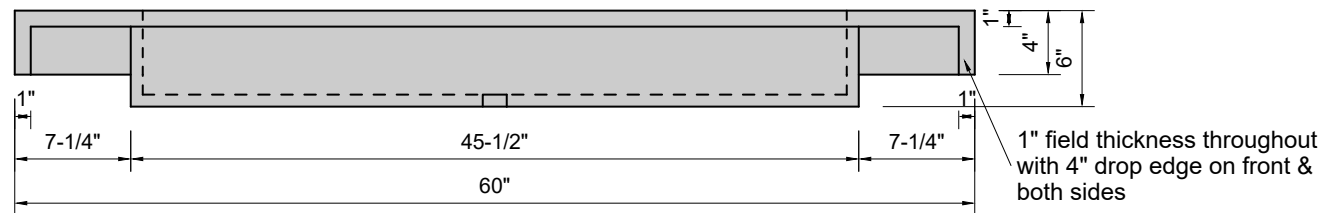

TOP VIEW

FRONT VIEW

SIDE VIEW

BACK VIEW

**Model #: FLBR-60-01**  
**Breeze Sink (floating)**  
**single faucet holes**