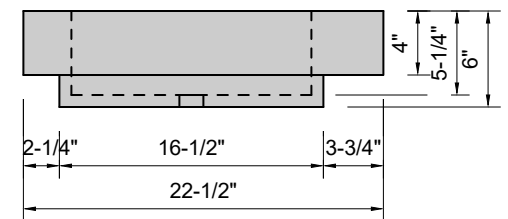

TOP VIEW

FRONT VIEW

SIDE VIEW

BACK VIEW

**Model #: FLBR-60-01**  
**Breeze Sink (floating)**  
**single faucet holes**