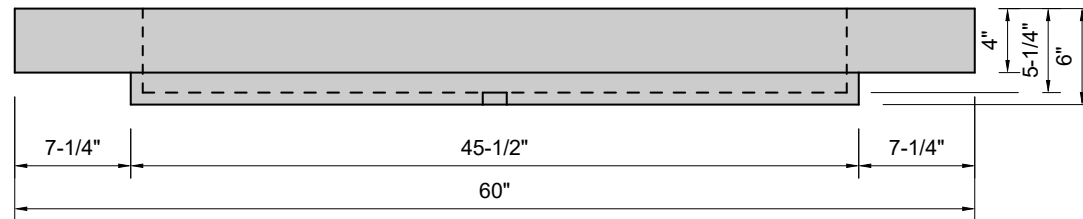

TOP VIEW

FRONT VIEW

SIDE VIEW

BACK VIEW

**Model #: FLBR-60-01**  
**Breeze Sink (floating)**  
**single faucet holes**