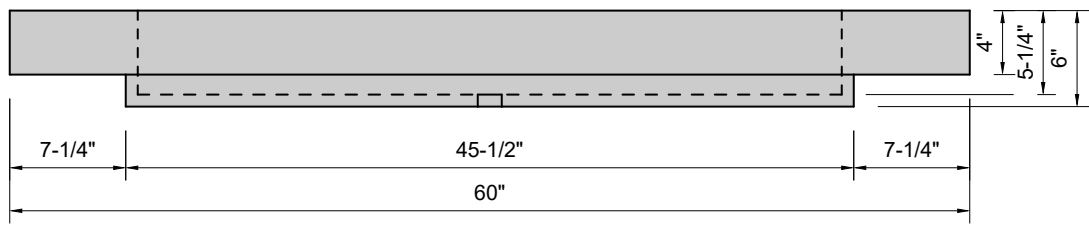

TOP VIEW

FRONT VIEW

SIDE VIEW

BACK VIEW

Model #: FLBR-60-03
Breeze Sink (floating)
8" widespread faucet holes