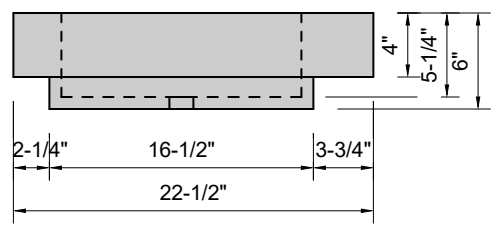

TOP VIEW

FRONT VIEW

SIDE VIEW

BACK VIEW

Model #: FLBR-60-03
Breeze Sink (floating)
8" widespread faucet holes