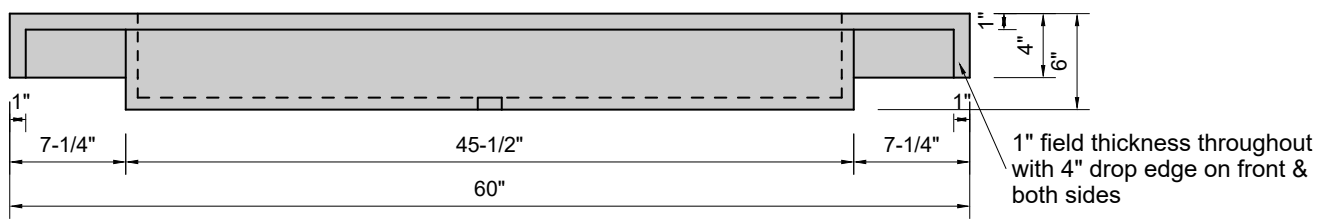

TOP VIEW

FRONT VIEW

SIDE VIEW

BACK VIEW

Model #: FLBR-60-03
Breeze Sink (floating)
8" widespread faucet holes