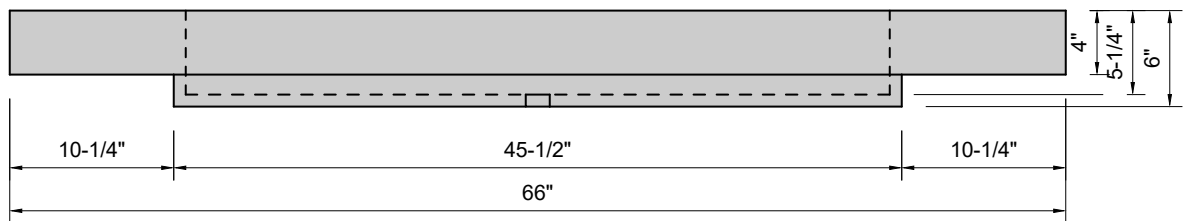

TOP VIEW

FRONT VIEW

SIDE VIEW

BACK VIEW

Model #: FLBR-66-00
Breeze (floating)
no faucet holes