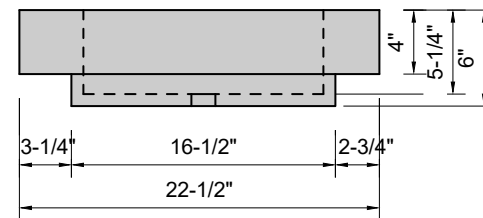

TOP VIEW

FRONT VIEW

SIDE VIEW

BACK VIEW

Model #: FLBR-66-00
Breeze (floating)
no faucet holes