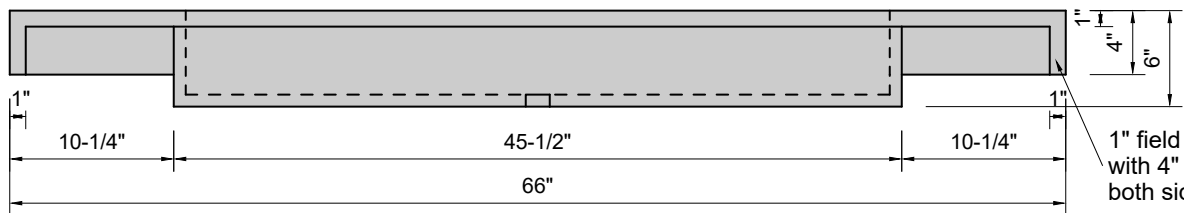

TOP VIEW

FRONT VIEW

SIDE VIEW

BACK VIEW

Model #: FLBR-66-00
Breeze (floating)
no faucet holes