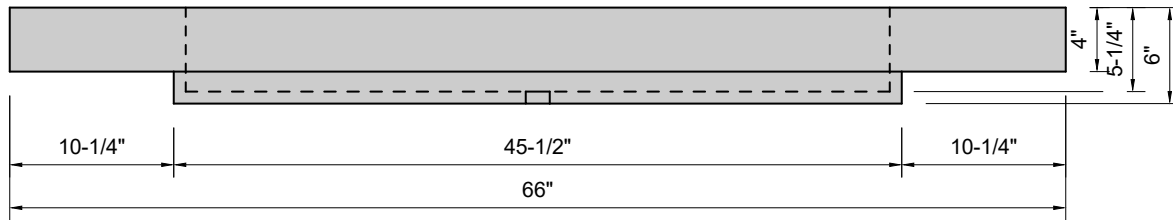

TOP VIEW

FRONT VIEW

SIDE VIEW

BACK VIEW

**Model #: FLBR-66-01**  
**Breeze (floating)**  
**single faucet holes**