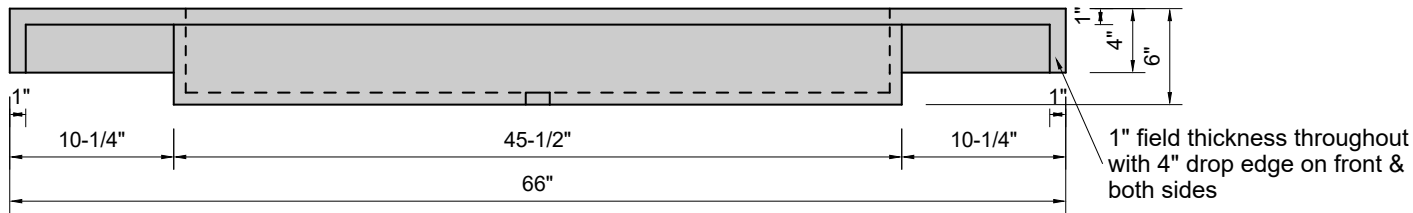

TOP VIEW

FRONT VIEW

SIDE VIEW

BACK VIEW

**Model #: FLBR-66-01**  
**Breeze (floating)**  
**single faucet holes**