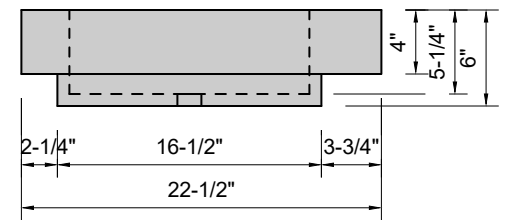

TOP VIEW

FRONT VIEW

SIDE VIEW

BACK VIEW

**Model #: FLBR-66-01**  
**Breeze (floating)**  
**single faucet holes**