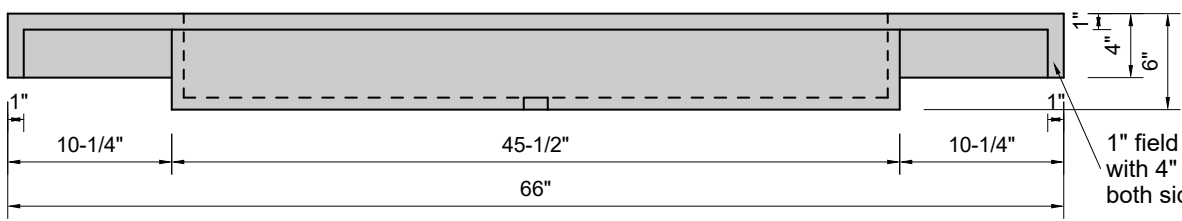

**TOP VIEW**

**FRONT VIEW**

**SIDE VIEW**

**BACK VIEW**

**Model #: FLBR-66-03**  
**Breeze (floating)**  
**8" widespread faucet holes**