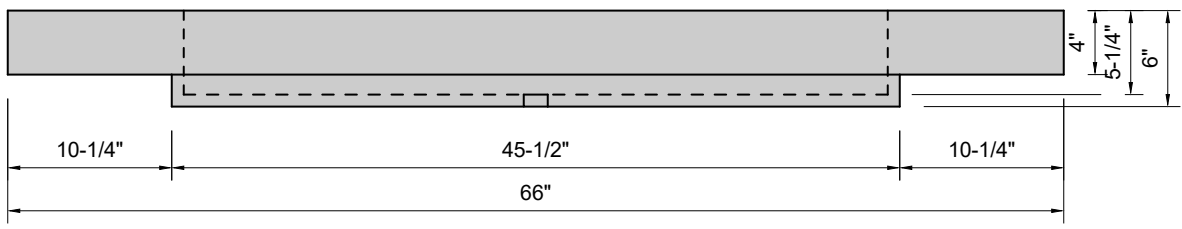

**TOP VIEW**

**FRONT VIEW**

**SIDE VIEW**

**BACK VIEW**

**Model #: FLBR-66-03**  
**Breeze (floating)**  
**8" widespread faucet holes**