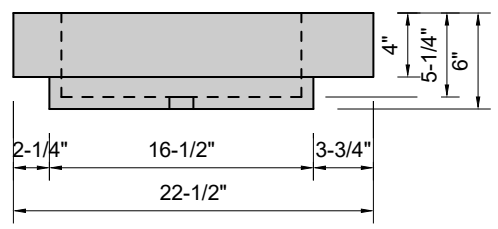

**TOP VIEW**

**FRONT VIEW**

**SIDE VIEW**

**BACK VIEW**

**Model #: FLBR-66-03**  
**Breeze (floating)**  
**8" widespread faucet holes**