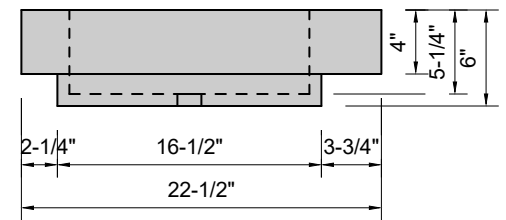

TOP VIEW

FRONT VIEW

SIDE VIEW

BACK VIEW

Model #: FLBR-72-01
Breeze (floating)
single faucet holes