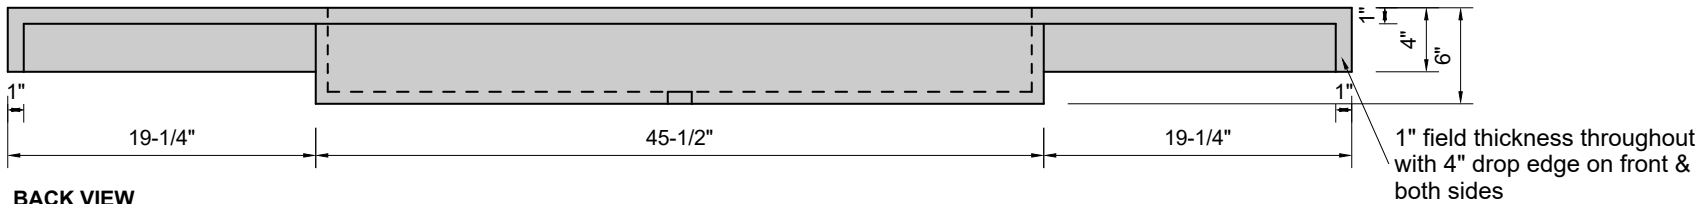

TOP VIEW

FRONT VIEW

BACK VIEW

SIDE VIEW

Model #: FLBR-84-00
Breeze (floating)
no faucet holes