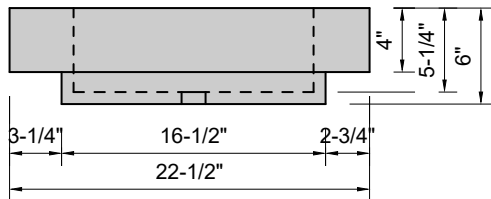

TOP VIEW

FRONT VIEW

BACK VIEW

SIDE VIEW

Model #: FLBR-84-00
Breeze (floating)
no faucet holes