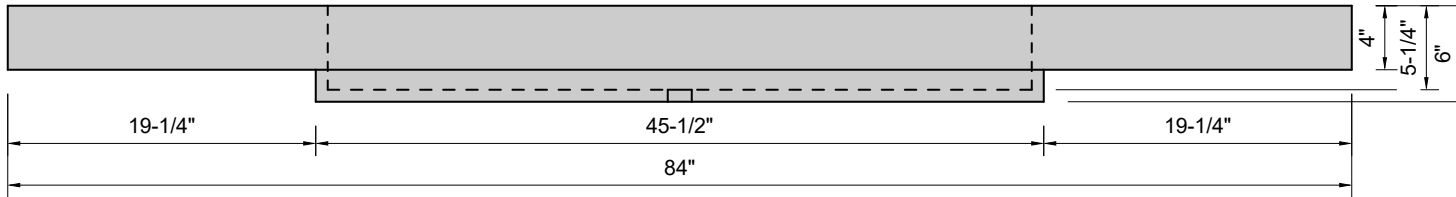

TOP VIEW

FRONT VIEW

BACK VIEW

SIDE VIEW

Model #: FLBR-84-00
Breeze (floating)
no faucet holes