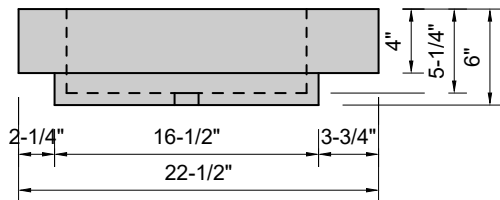

TOP VIEW

FRONT VIEW

BACK VIEW

SIDE VIEW

Model #: FLBR-84-01
Breeze (floating)
single faucet holes