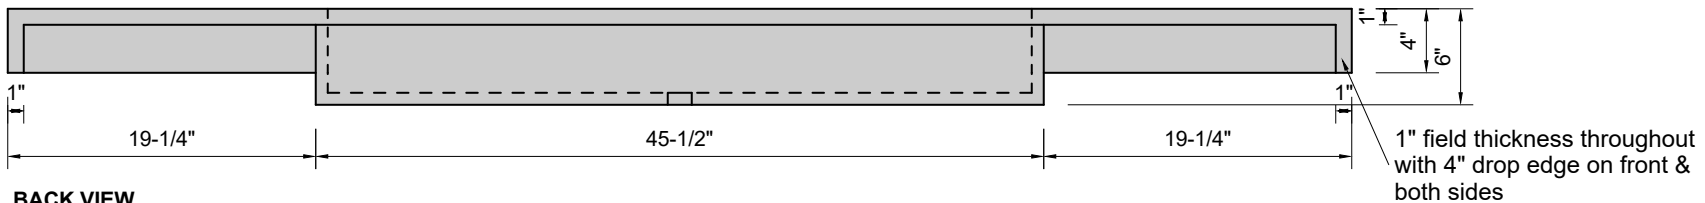

TOP VIEW

FRONT VIEW

BACK VIEW

SIDE VIEW

Model #: FLBR-84-01
Breeze (floating)
single faucet holes