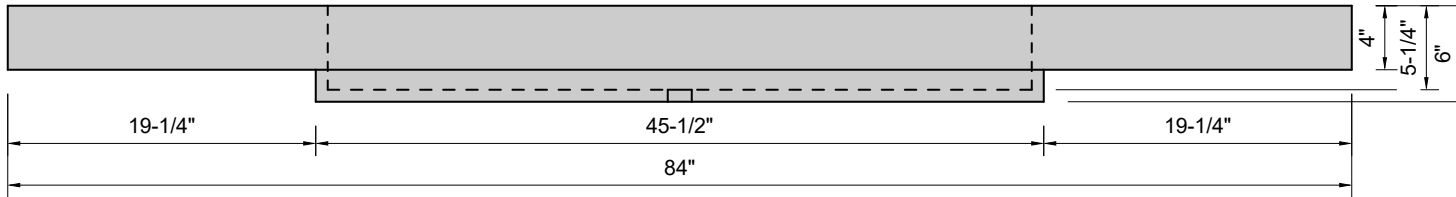

TOP VIEW

FRONT VIEW

BACK VIEW

SIDE VIEW

Model #: FLBR-84-01
Breeze (floating)
single faucet holes