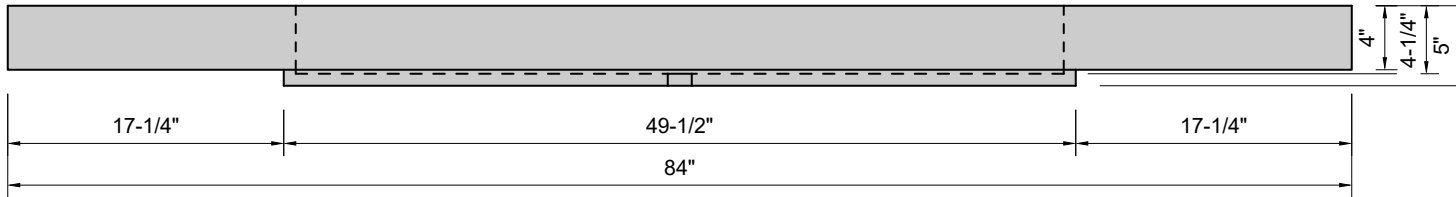

TOP VIEW

FRONT VIEW

BACK VIEW

SIDE VIEW

**Model #: FLBR-84-03**  
**Breeze (floating)**  
**8" widespread faucet holes**