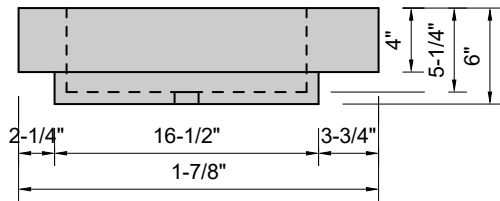

TOP VIEW

FRONT VIEW

BACK VIEW

SIDE VIEW

**Model #: FLBR-84-03**  
**Breeze (floating)**  
**8" widespread faucet holes**