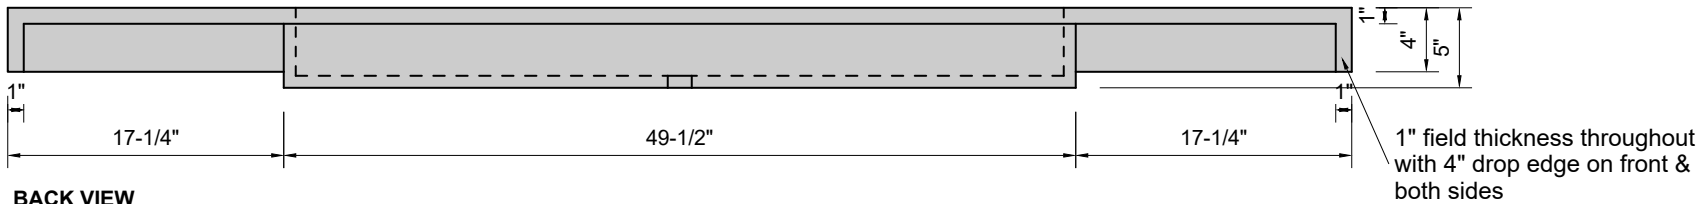

TOP VIEW

FRONT VIEW

BACK VIEW

SIDE VIEW

**Model #: FLBR-84-03**  
**Breeze (floating)**  
**8" widespread faucet holes**