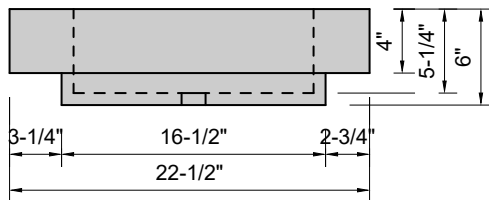

TOP VIEW

FRONT VIEW

BACK VIEW

SIDE VIEW

Model #: FLBR-96-00
Breeze (floating)
no faucet holes