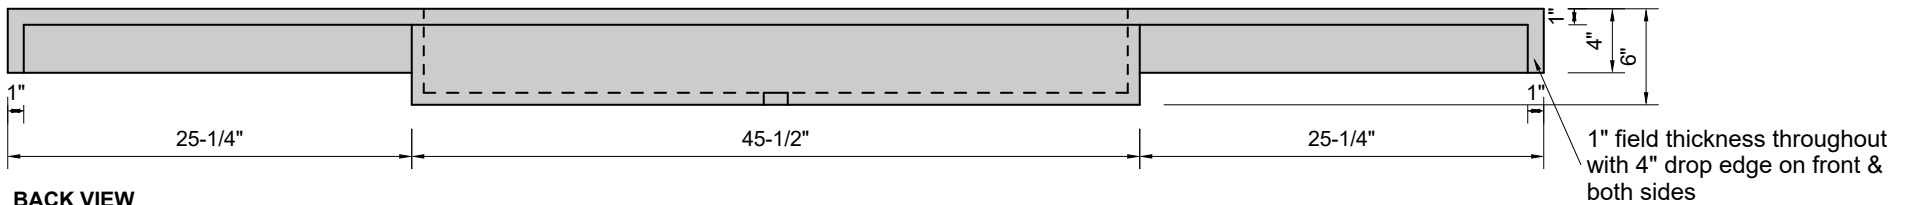

TOP VIEW

FRONT VIEW

BACK VIEW

SIDE VIEW

Model #: FLBR-96-00
Breeze (floating)
no faucet holes