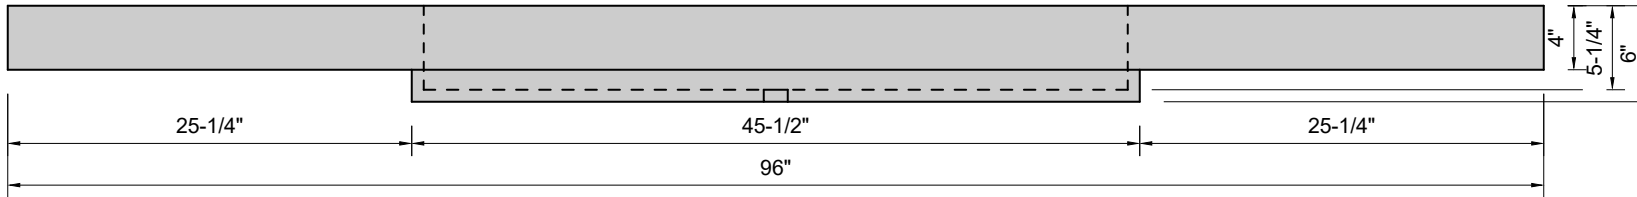

TOP VIEW

FRONT VIEW

BACK VIEW

SIDE VIEW

Model #: FLBR-96-00
Breeze (floating)
no faucet holes