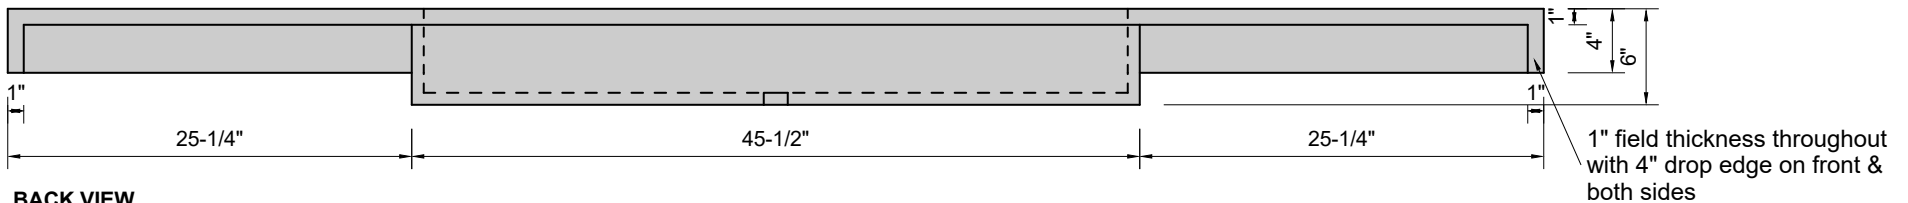

TOP VIEW

FRONT VIEW

BACK VIEW

SIDE VIEW

Model #: FLBR-96-01
Breeze (floating)
single faucet holes