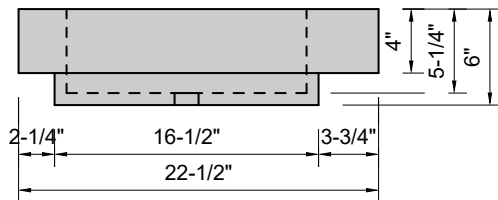

TOP VIEW

FRONT VIEW

BACK VIEW

SIDE VIEW

Model #: FLBR-96-01
Breeze (floating)
single faucet holes