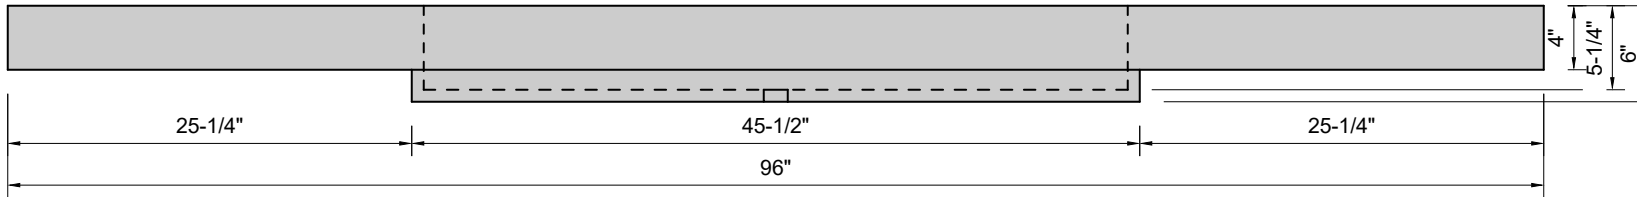

TOP VIEW

FRONT VIEW

BACK VIEW

SIDE VIEW

Model #: FLBR-96-01
Breeze (floating)
single faucet holes