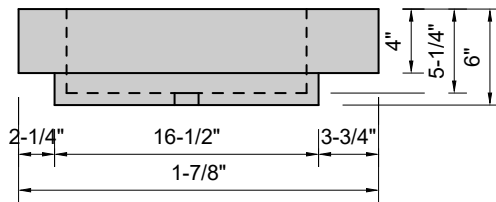

TOP VIEW

FRONT VIEW

BACK VIEW

SIDE VIEW

Model #: FLBR-96-03
Breeze (floating)
8" widespread faucet holes