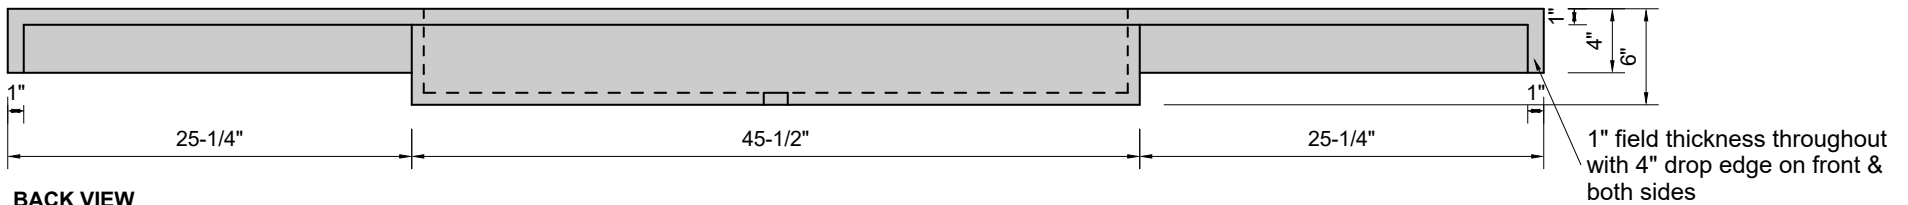

TOP VIEW

FRONT VIEW

BACK VIEW

SIDE VIEW

Model #: FLBR-96-03
Breeze (floating)
8" widespread faucet holes