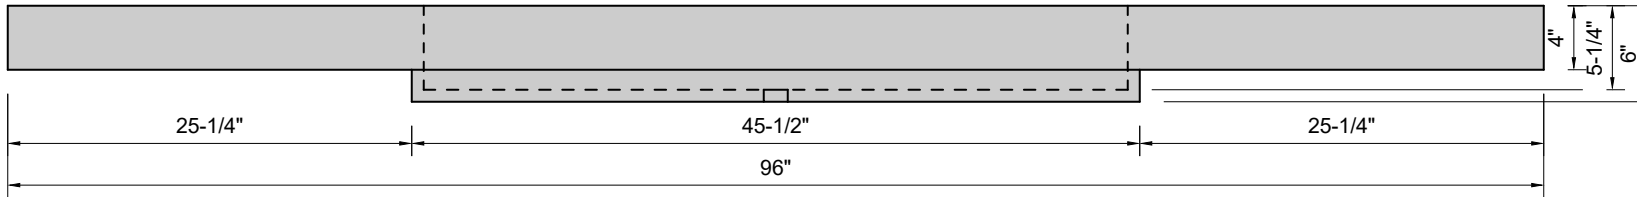

TOP VIEW

FRONT VIEW

BACK VIEW

SIDE VIEW

Model #: FLBR-96-03
Breeze (floating)
8" widespread faucet holes