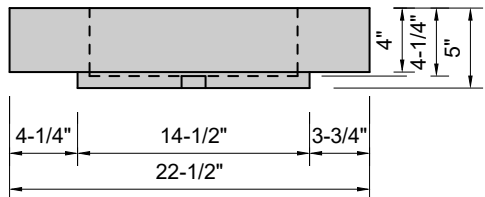

TOP VIEW

FRONT VIEW

BACK VIEW

SIDE VIEW

Model #: FLCH-108-00
Channel (floating)
no faucet holes