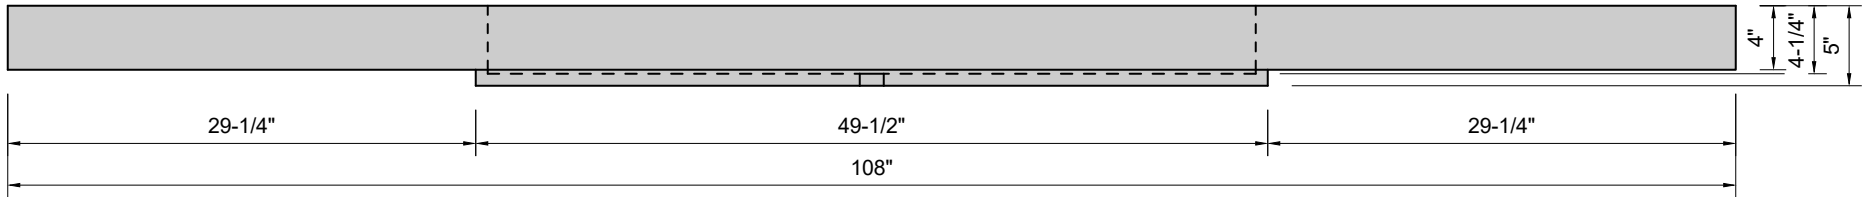

TOP VIEW

FRONT VIEW

BACK VIEW

SIDE VIEW

Model #: FLCH-108-00
Channel (floating)
no faucet holes