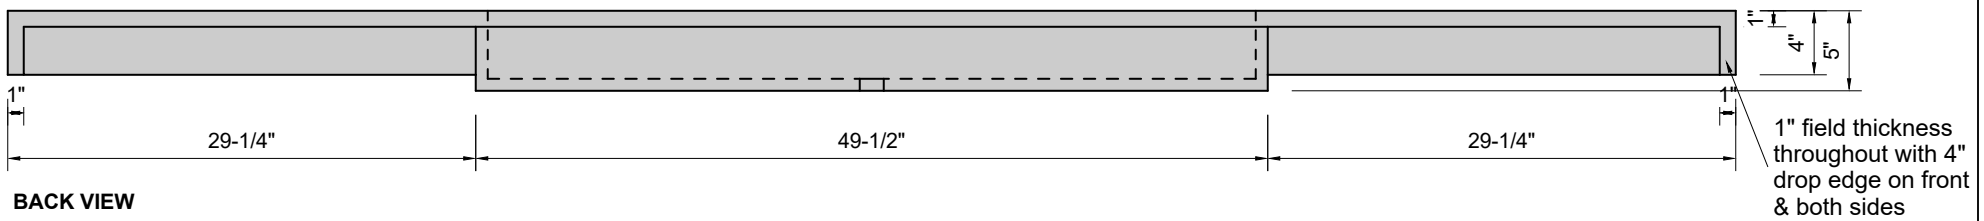

TOP VIEW

FRONT VIEW

BACK VIEW

SIDE VIEW

Model #: FLCH-108-00
Channel (floating)
no faucet holes