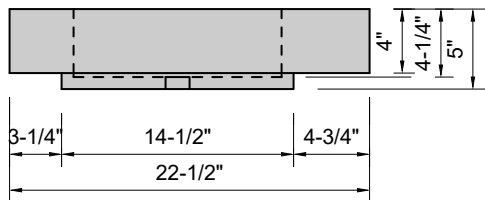

TOP VIEW

FRONT VIEW

BACK VIEW

SIDE VIEW

**Model #: FLCH-108-01**  
**Channel (floating)**  
**single faucet holes**