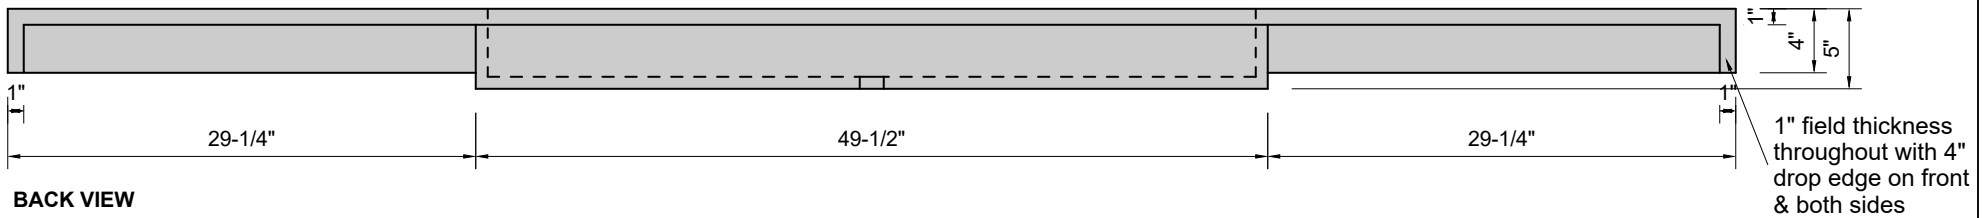

TOP VIEW

FRONT VIEW

BACK VIEW

SIDE VIEW

**Model #: FLCH-108-01**  
**Channel (floating)**  
**single faucet holes**