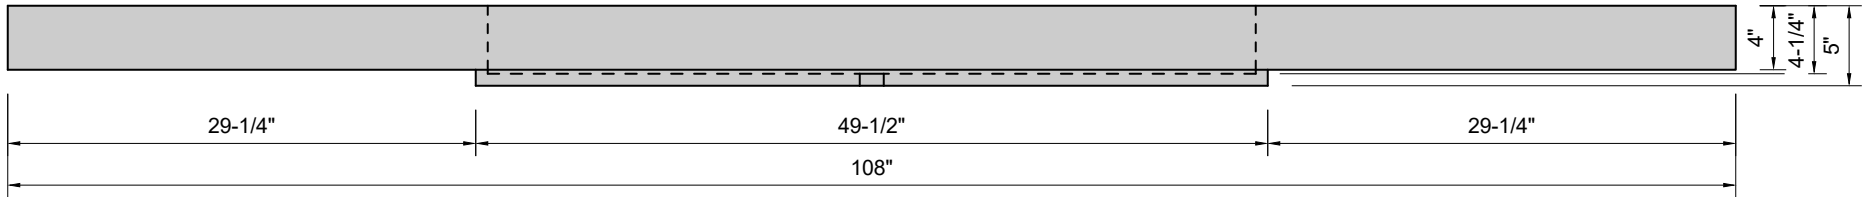

TOP VIEW

FRONT VIEW

BACK VIEW

SIDE VIEW

**Model #: FLCH-108-01**  
**Channel (floating)**  
**single faucet holes**