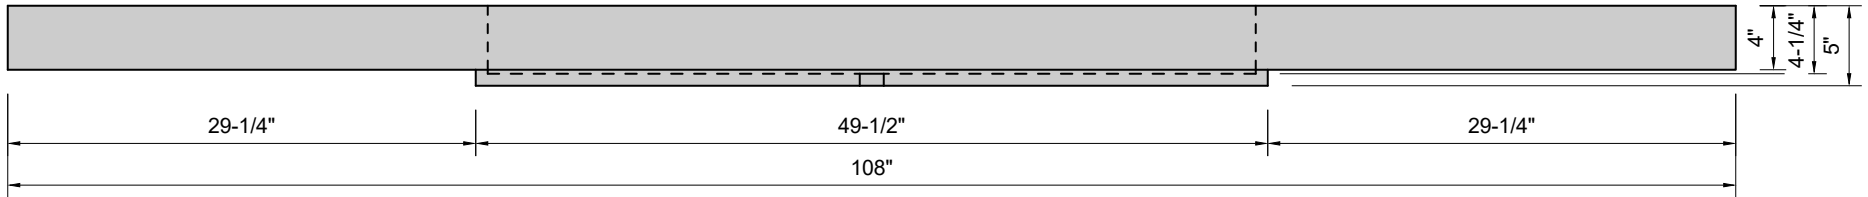

TOP VIEW

FRONT VIEW

BACK VIEW

SIDE VIEW

Model #: FLCH-108-03
Channel (floating)
8" widespread faucet holes