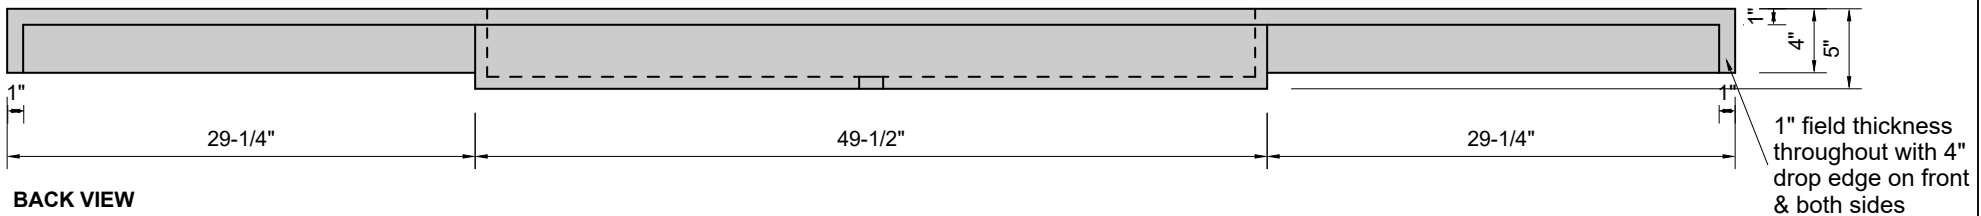

TOP VIEW

FRONT VIEW

BACK VIEW

SIDE VIEW

Model #: FLCH-108-03
Channel (floating)
8" widespread faucet holes