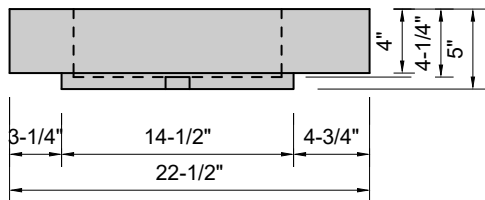

TOP VIEW

FRONT VIEW

BACK VIEW

SIDE VIEW

Model #: FLCH-108-03
Channel (floating)
8" widespread faucet holes