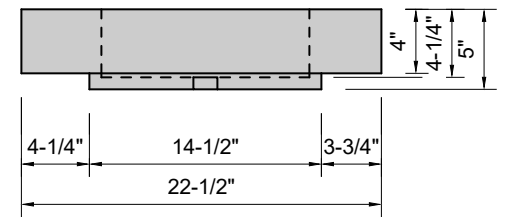

TOP VIEW

FRONT VIEW

SIDE VIEW

BACK VIEW

Model #: FLCH-60-00
Channel (floating)
no faucet holes