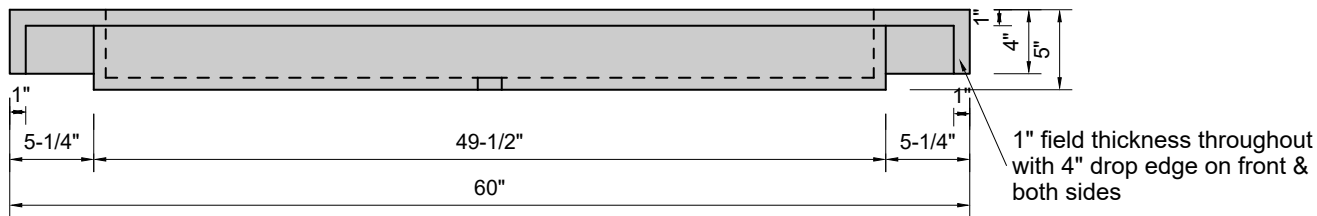

TOP VIEW

FRONT VIEW

SIDE VIEW

BACK VIEW

Model #: FLCH-60-00
Channel (floating)
no faucet holes