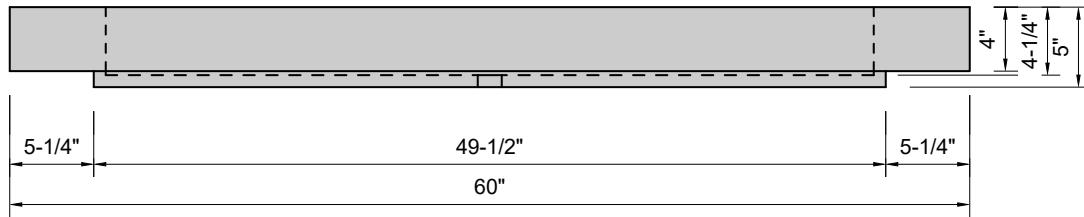

TOP VIEW

FRONT VIEW

SIDE VIEW

BACK VIEW

Model #: FLCH-60-00
Channel (floating)
no faucet holes