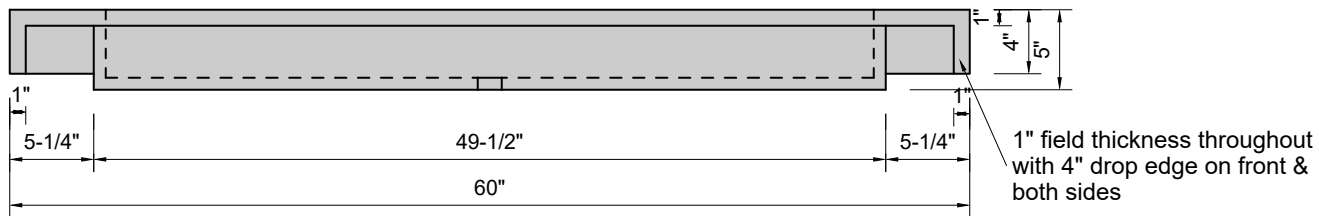

TOP VIEW

FRONT VIEW

SIDE VIEW

BACK VIEW

Model #: FLCH-60-01
Channel (floating)
single faucet holes