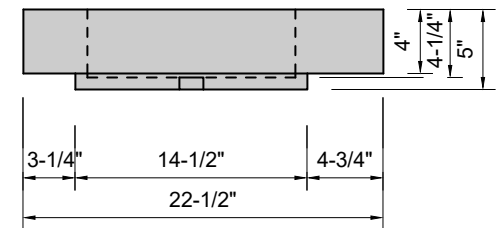

TOP VIEW

FRONT VIEW

SIDE VIEW

BACK VIEW

Model #: FLCH-60-01
Channel (floating)
single faucet holes