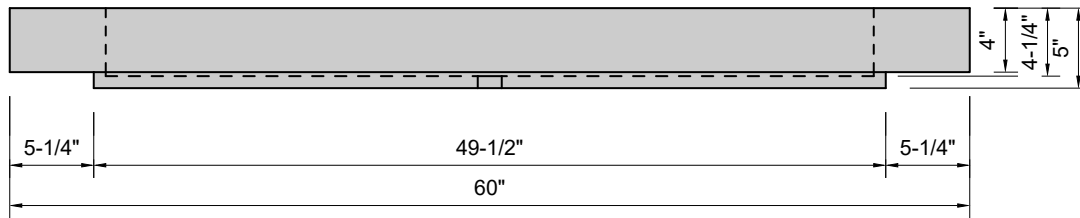

TOP VIEW

FRONT VIEW

SIDE VIEW

BACK VIEW

Model #: FLCH-60-01
Channel (floating)
single faucet holes