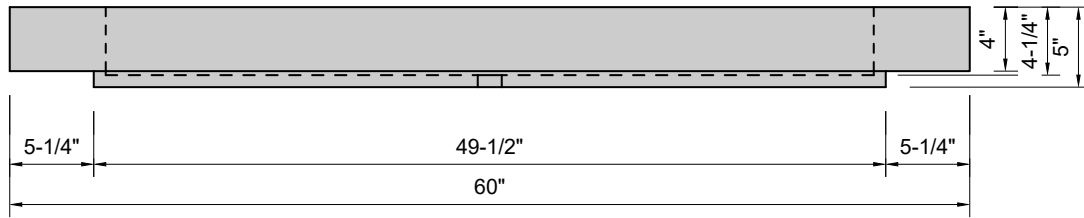

TOP VIEW

FRONT VIEW

SIDE VIEW

BACK VIEW

Model #: FLCH-60-03
Channel (floating)
8" widespread faucet holes