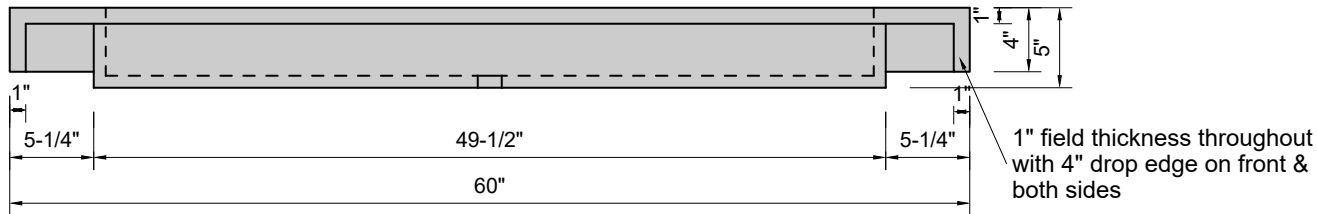

TOP VIEW

FRONT VIEW

SIDE VIEW

BACK VIEW

Model #: FLCH-60-03
Channel (floating)
8" widespread faucet holes