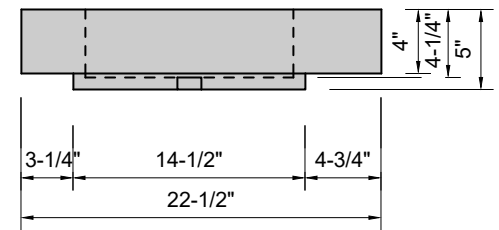

TOP VIEW

FRONT VIEW

SIDE VIEW

BACK VIEW

Model #: FLCH-60-03
Channel (floating)
8" widespread faucet holes