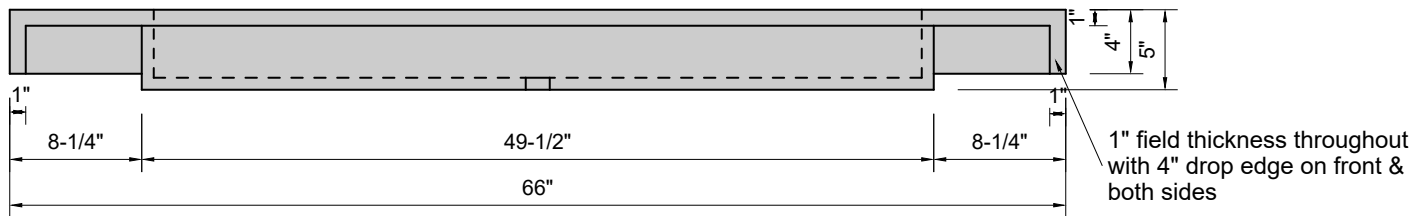

TOP VIEW

FRONT VIEW

SIDE VIEW

BACK VIEW

Model #: FLCH-66-01
Channel (floating)
single faucet holes