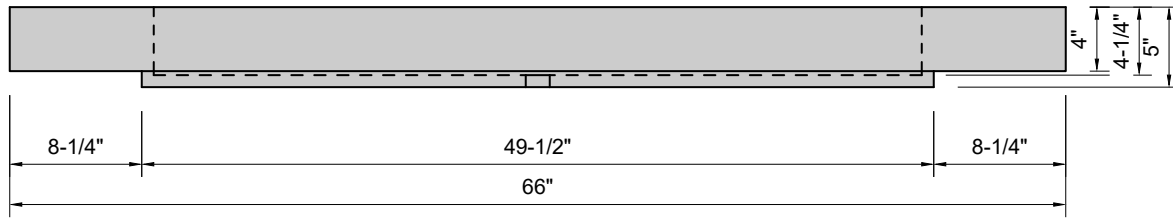

TOP VIEW

FRONT VIEW

SIDE VIEW

BACK VIEW

Model #: FLCH-66-01
Channel (floating)
single faucet holes