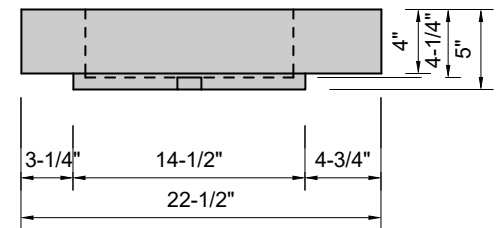

TOP VIEW

FRONT VIEW

SIDE VIEW

BACK VIEW

Model #: FLCH-66-01
Channel (floating)
single faucet holes