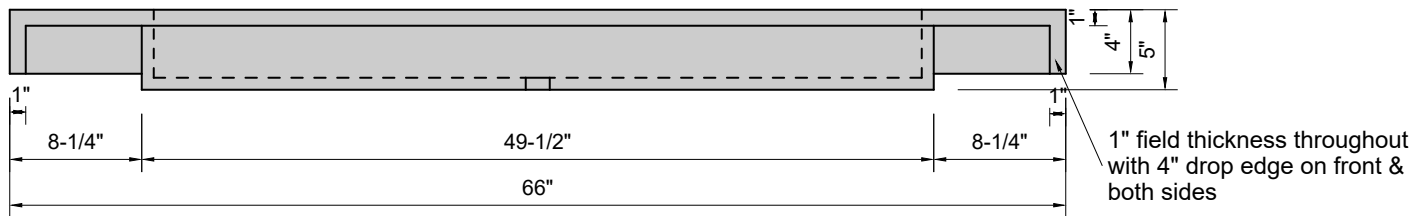

TOP VIEW

FRONT VIEW

SIDE VIEW

BACK VIEW

Model #: FLCH-66-03
Channel (floating)
8" widespread faucet holes