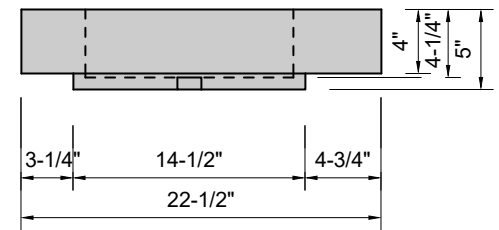

TOP VIEW

FRONT VIEW

SIDE VIEW

BACK VIEW

Model #: FLCH-66-03
Channel (floating)
8" widespread faucet holes