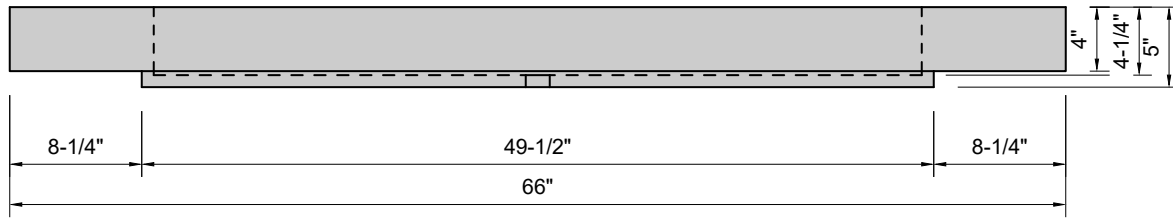

TOP VIEW

FRONT VIEW

SIDE VIEW

BACK VIEW

Model #: FLCH-66-03
Channel (floating)
8" widespread faucet holes