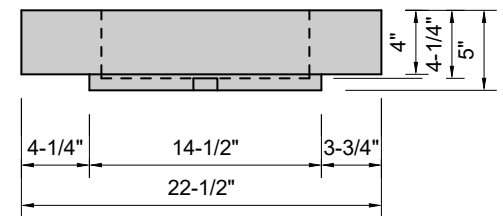

TOP VIEW

FRONT VIEW

SIDE VIEW

BACK VIEW

Model #: FLCH-72-00
Channel (floating)
no faucet holes