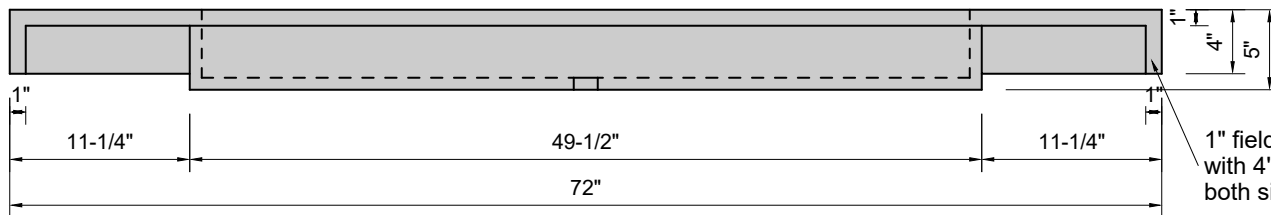

TOP VIEW

FRONT VIEW

SIDE VIEW

BACK VIEW

Model #: FLCH-72-00
Channel (floating)
no faucet holes