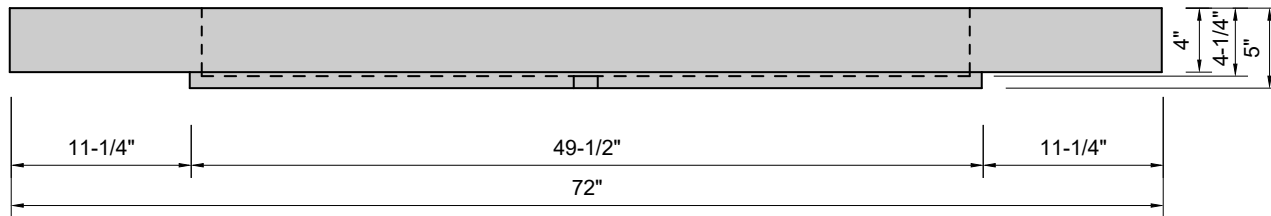

TOP VIEW

FRONT VIEW

SIDE VIEW

BACK VIEW

Model #: FLCH-72-00
Channel (floating)
no faucet holes