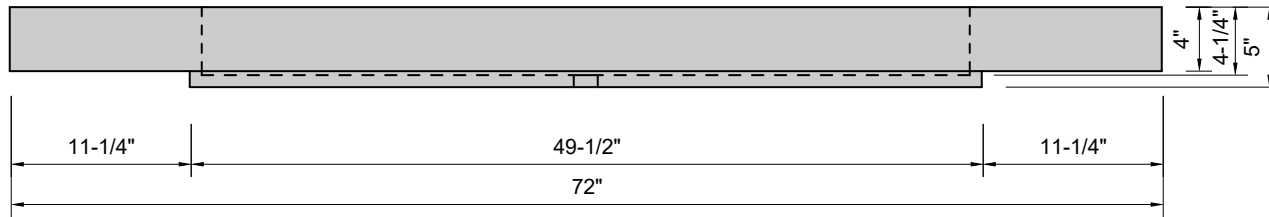

TOP VIEW

FRONT VIEW

SIDE VIEW

BACK VIEW

Model #: FLCH-72-01
Channel (floating)
single faucet holes