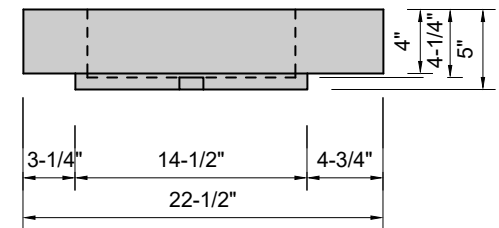

TOP VIEW

FRONT VIEW

SIDE VIEW

BACK VIEW

Model #: FLCH-72-01
Channel (floating)
single faucet holes