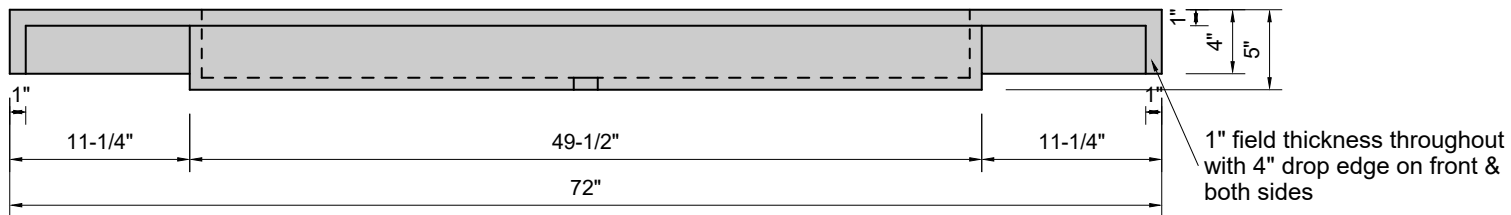

TOP VIEW

FRONT VIEW

SIDE VIEW

BACK VIEW

Model #: FLCH-72-01
Channel (floating)
single faucet holes