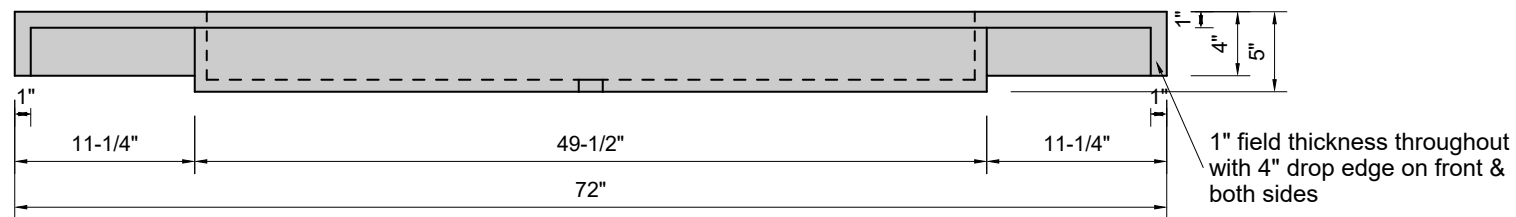

TOP VIEW

FRONT VIEW

SIDE VIEW

BACK VIEW

Model #: FLCH-72-03
Channel (floating)
8" widespread faucet holes