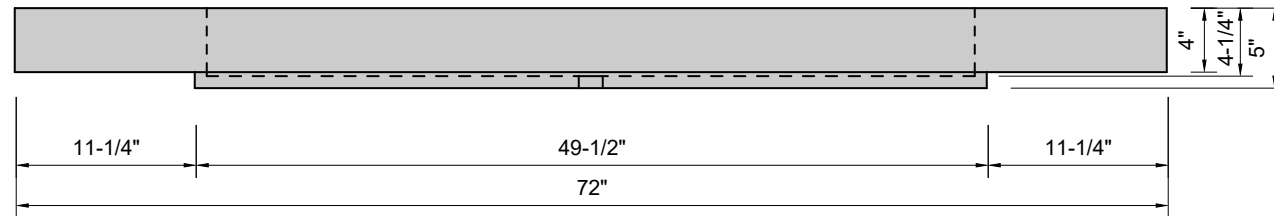

TOP VIEW

FRONT VIEW

SIDE VIEW

BACK VIEW

Model #: FLCH-72-03
Channel (floating)
8" widespread faucet holes