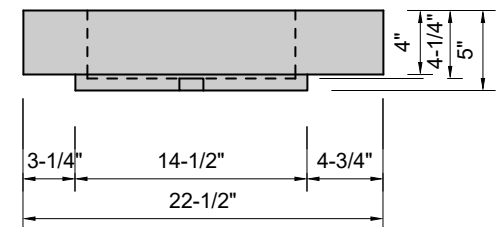

TOP VIEW

FRONT VIEW

SIDE VIEW

BACK VIEW

Model #: FLCH-72-03
Channel (floating)
8" widespread faucet holes