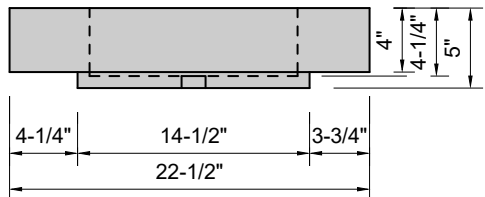

TOP VIEW

FRONT VIEW

BACK VIEW

SIDE VIEW

Model #: FLCH-84-00
Channel (floating)
no faucet holes