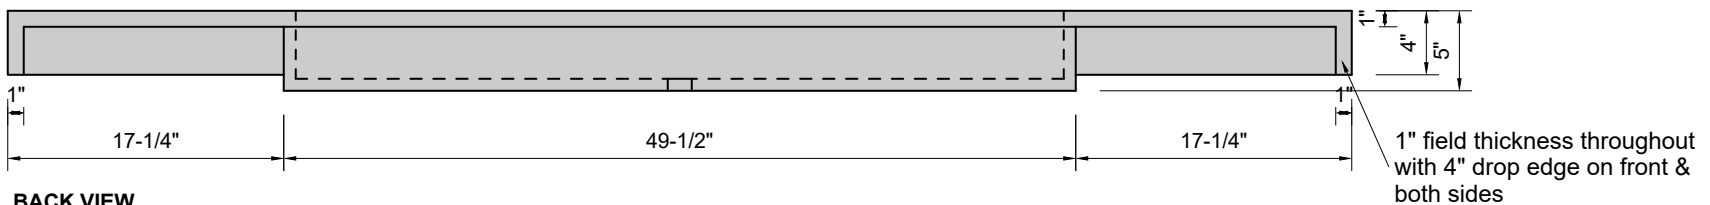

TOP VIEW

FRONT VIEW

BACK VIEW

SIDE VIEW

Model #: FLCH-84-00
Channel (floating)
no faucet holes