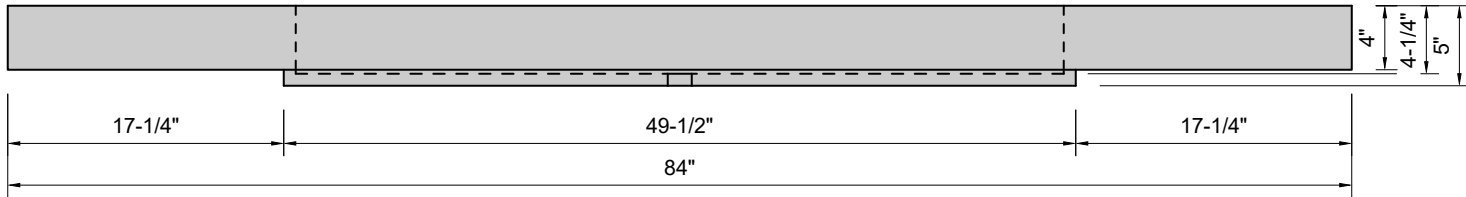

TOP VIEW

FRONT VIEW

BACK VIEW

SIDE VIEW

Model #: FLCH-84-00
Channel (floating)
no faucet holes