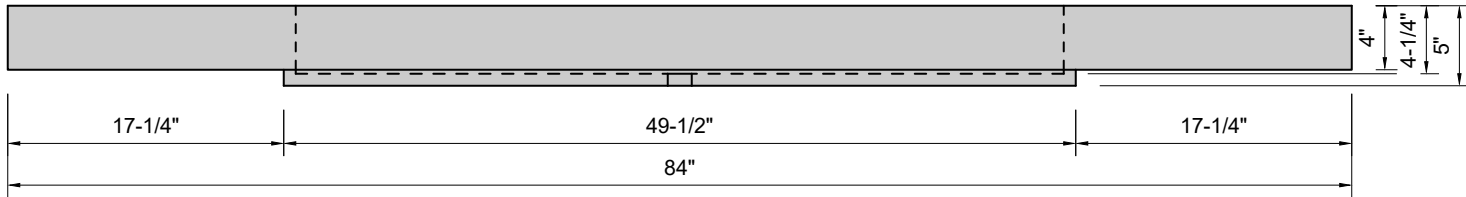

TOP VIEW

FRONT VIEW

BACK VIEW

SIDE VIEW

Model #: FLCH-84-01
Channel (floating)
single faucet holes