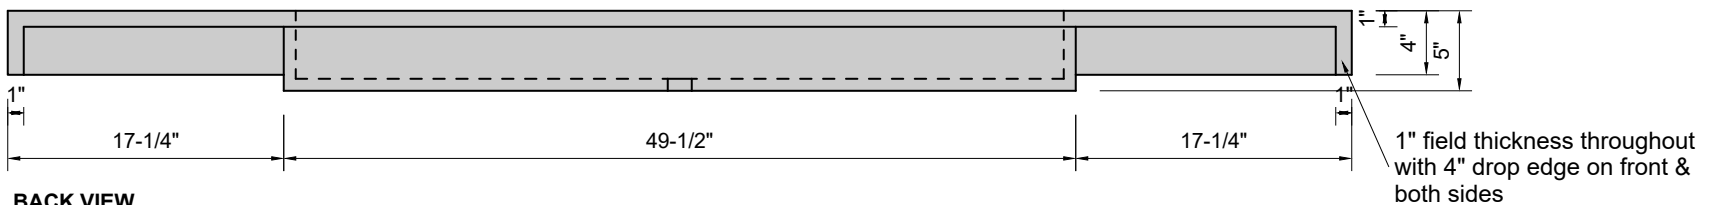

TOP VIEW

FRONT VIEW

BACK VIEW

SIDE VIEW

Model #: FLCH-84-01
Channel (floating)
single faucet holes