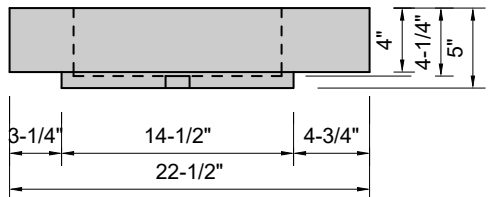

TOP VIEW

FRONT VIEW

BACK VIEW

SIDE VIEW

Model #: FLCH-84-01
Channel (floating)
single faucet holes