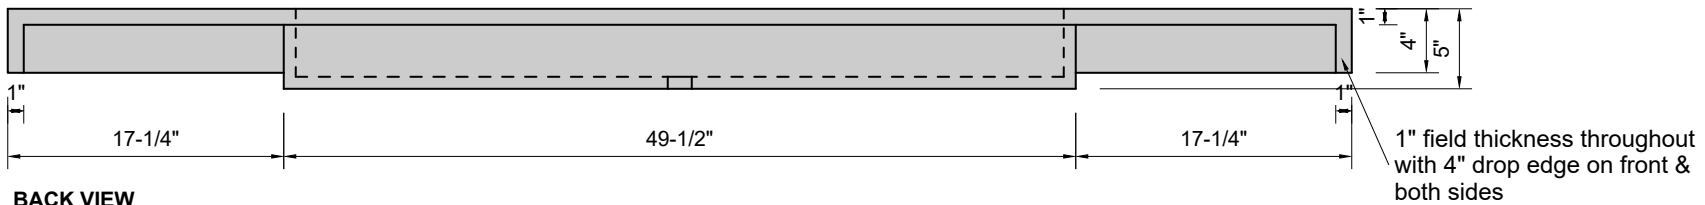

TOP VIEW

FRONT VIEW

BACK VIEW

SIDE VIEW

Model #: FLCH-84-03
Channel (floating)
8" widespread faucet holes