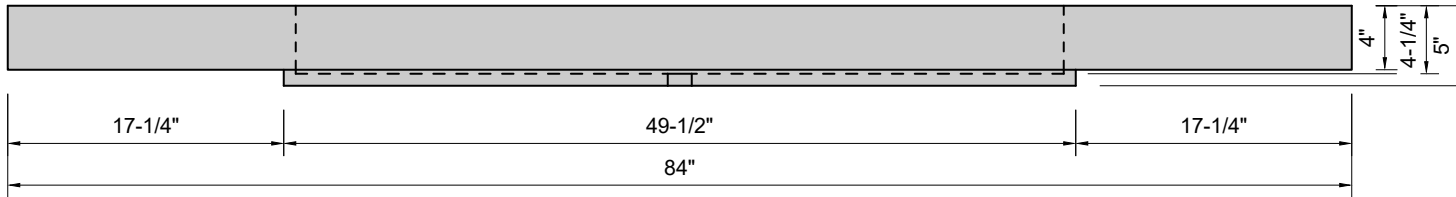

TOP VIEW

FRONT VIEW

BACK VIEW

SIDE VIEW

Model #: FLCH-84-03
Channel (floating)
8" widespread faucet holes