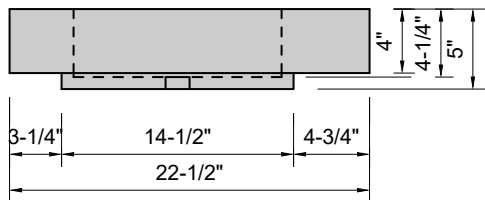

TOP VIEW

FRONT VIEW

BACK VIEW

SIDE VIEW

Model #: FLCH-84-03
Channel (floating)
8" widespread faucet holes