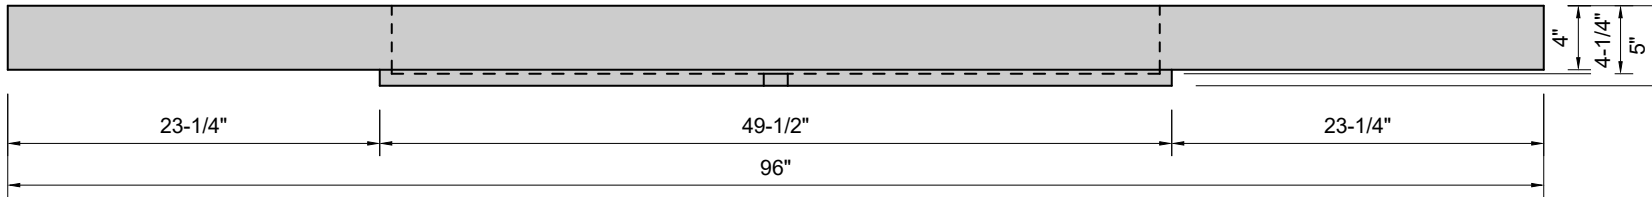

TOP VIEW

FRONT VIEW

BACK VIEW

SIDE VIEW

Model #: FLCH-96-00
Channel (floating)
no faucet holes