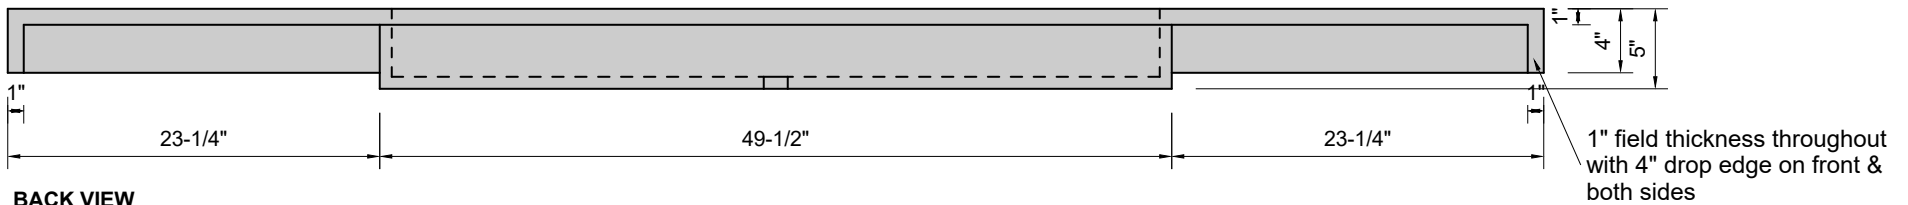

TOP VIEW

FRONT VIEW

BACK VIEW

SIDE VIEW

Model #: FLCH-96-00
Channel (floating)
no faucet holes