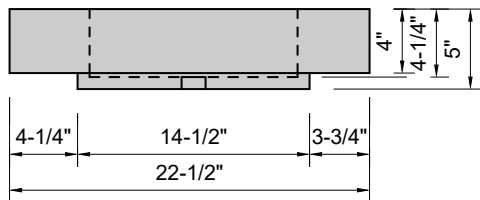

TOP VIEW

FRONT VIEW

BACK VIEW

SIDE VIEW

Model #: FLCH-96-00
Channel (floating)
no faucet holes