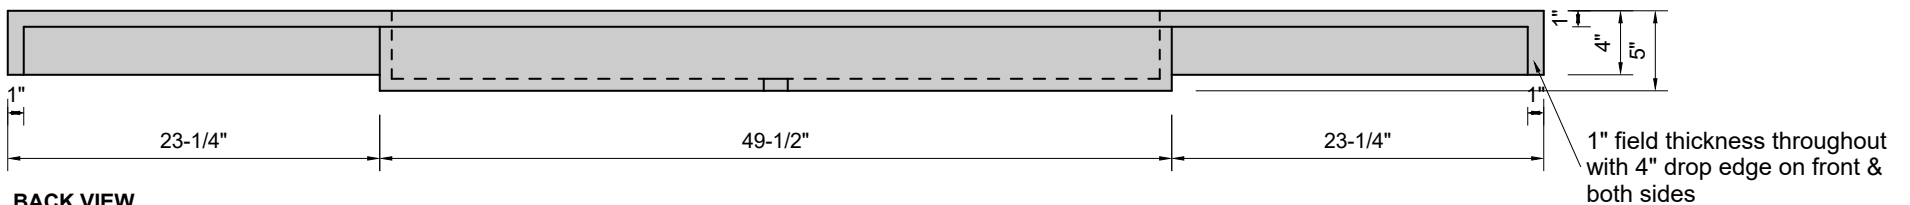

TOP VIEW

FRONT VIEW

BACK VIEW

SIDE VIEW

Model #: FLCH-96-01
Channel (floating)
single faucet holes