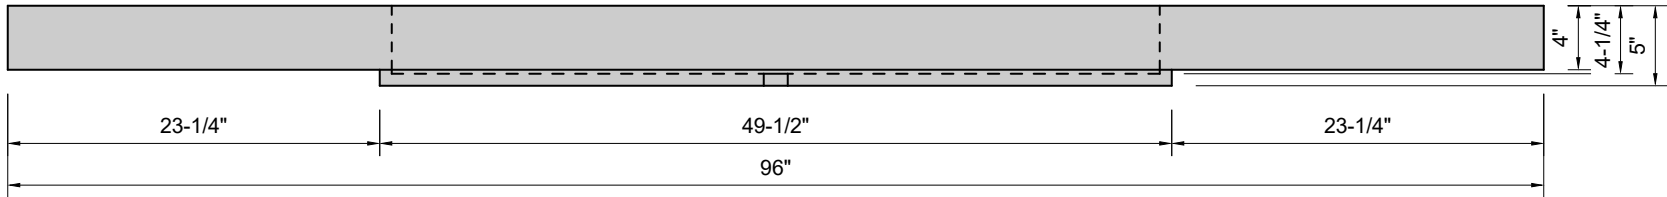

TOP VIEW

FRONT VIEW

BACK VIEW

SIDE VIEW

Model #: FLCH-96-01
Channel (floating)
single faucet holes