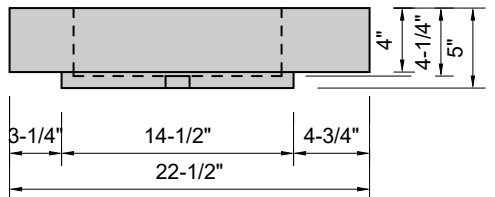

TOP VIEW

FRONT VIEW

BACK VIEW

SIDE VIEW

Model #: FLCH-96-01
Channel (floating)
single faucet holes