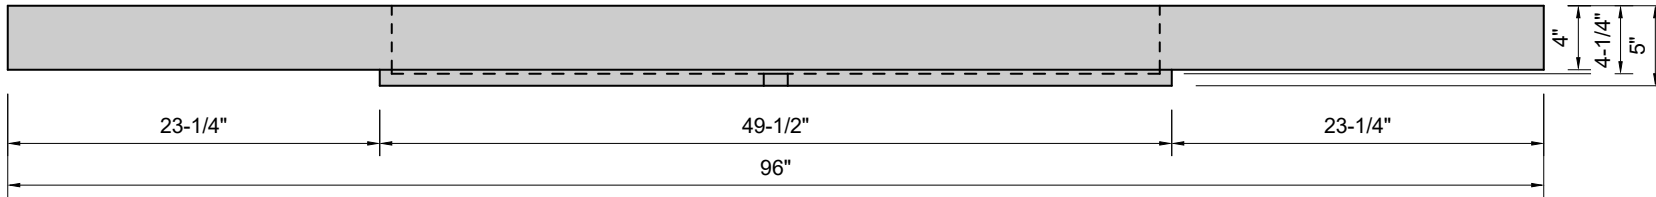

TOP VIEW

FRONT VIEW

BACK VIEW

SIDE VIEW

Model #: FLCH-96-03
Channel (floating)
8" widespread faucet holes