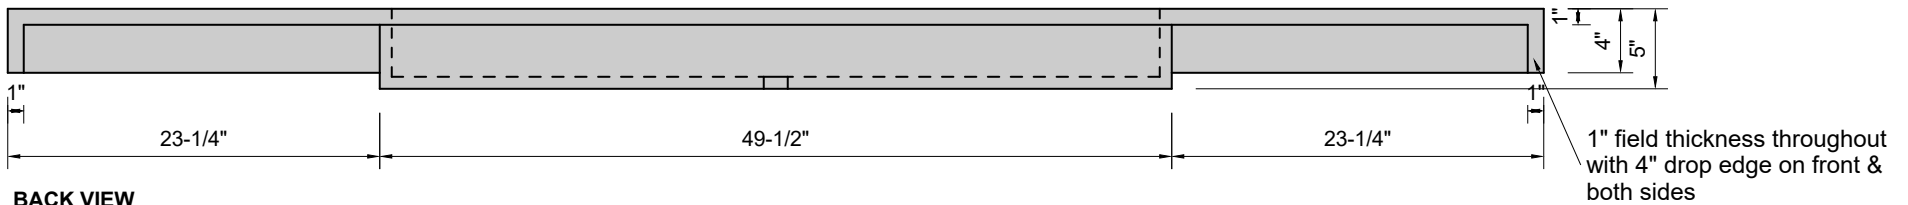

TOP VIEW

FRONT VIEW

BACK VIEW

SIDE VIEW

Model #: FLCH-96-03
Channel (floating)
8" widespread faucet holes