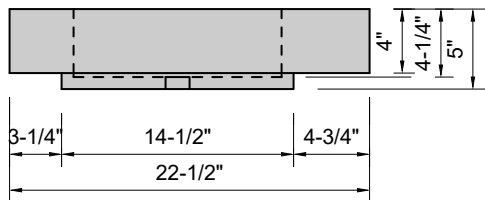

TOP VIEW

FRONT VIEW

BACK VIEW

SIDE VIEW

Model #: FLCH-96-03
Channel (floating)
8" widespread faucet holes