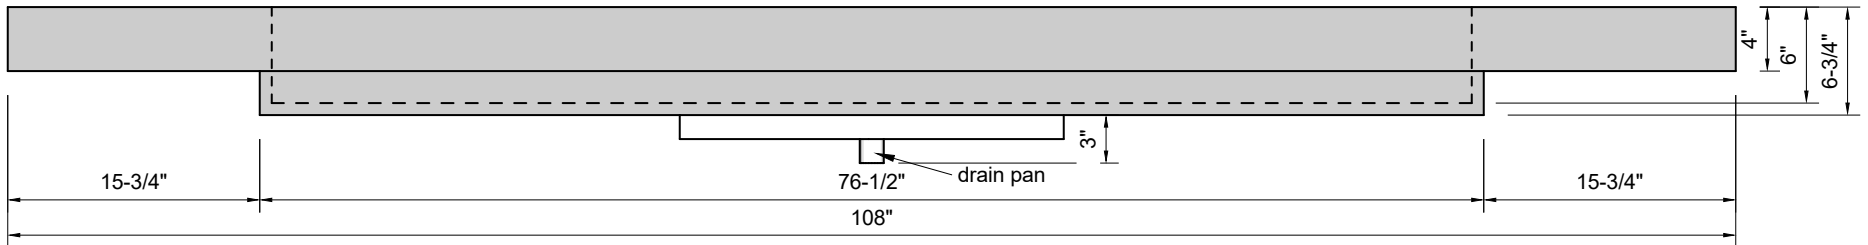

TOP VIEW

FRONT VIEW

BACK VIEW

SIDE VIEW

Model #: FLCR-108-01
Commercial Ramp (floating)
single faucet holes