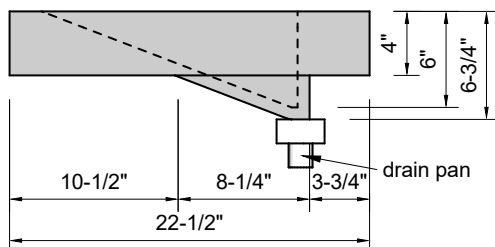

TOP VIEW

FRONT VIEW

BACK VIEW

SIDE VIEW

Model #: FLCR-108-01
Commercial Ramp (floating)
single faucet holes