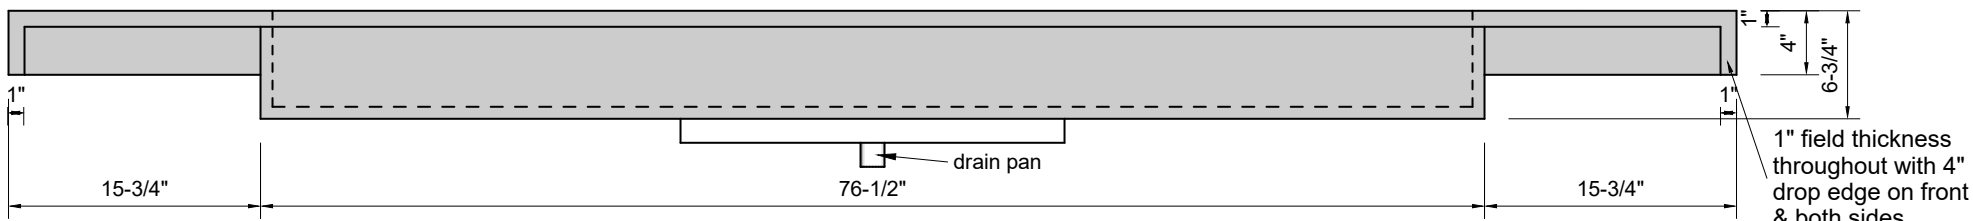

TOP VIEW

FRONT VIEW

BACK VIEW

SIDE VIEW

Model #: FLCR-108-01
Commercial Ramp (floating)
single faucet holes