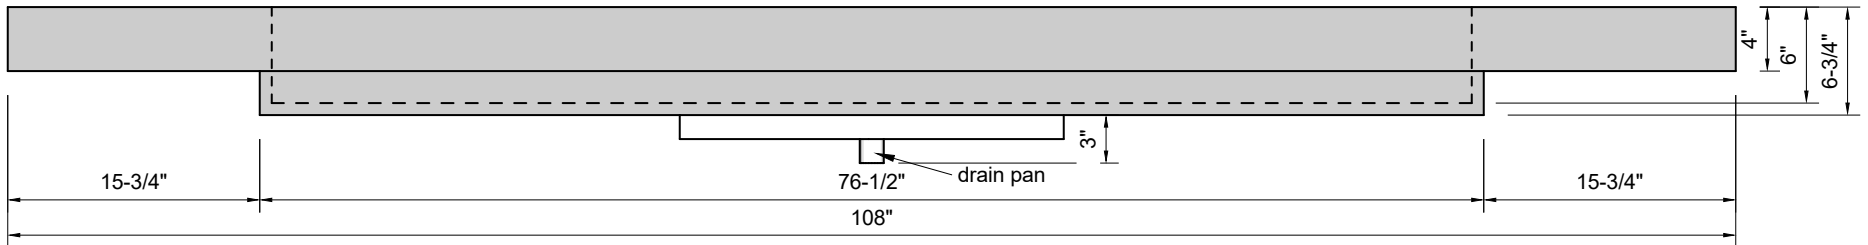

TOP VIEW

FRONT VIEW

BACK VIEW

SIDE VIEW

Model #: FLCR-108-03
Commercial Ramp (floating)
8" widespread faucet holes