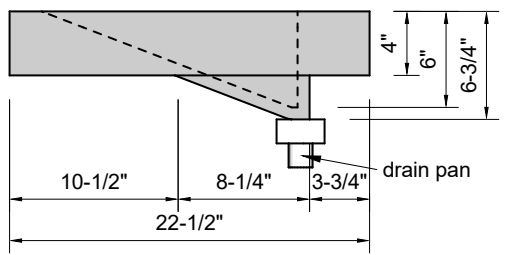

TOP VIEW

FRONT VIEW

BACK VIEW

SIDE VIEW

Model #: FLCR-108-03
Commercial Ramp (floating)
8" widespread faucet holes