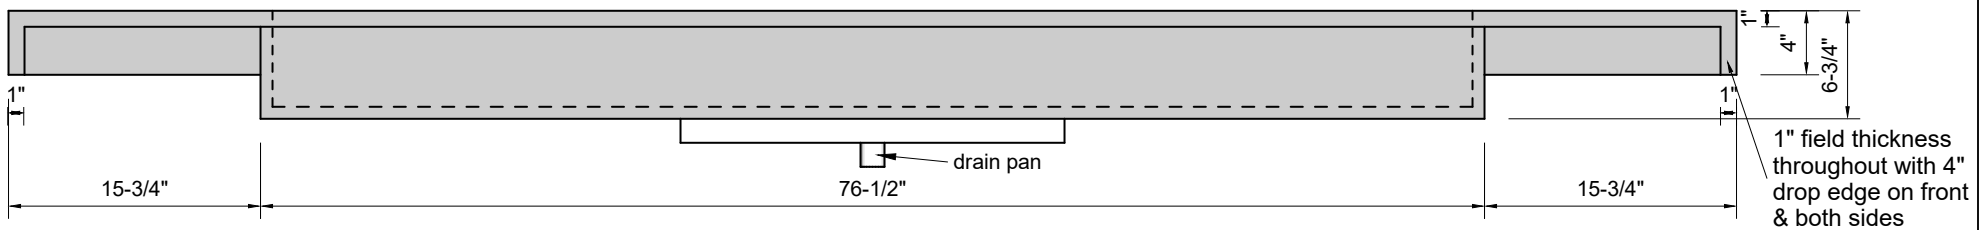

TOP VIEW

FRONT VIEW

BACK VIEW

SIDE VIEW

Model #: FLCR-108-03
Commercial Ramp (floating)
8" widespread faucet holes