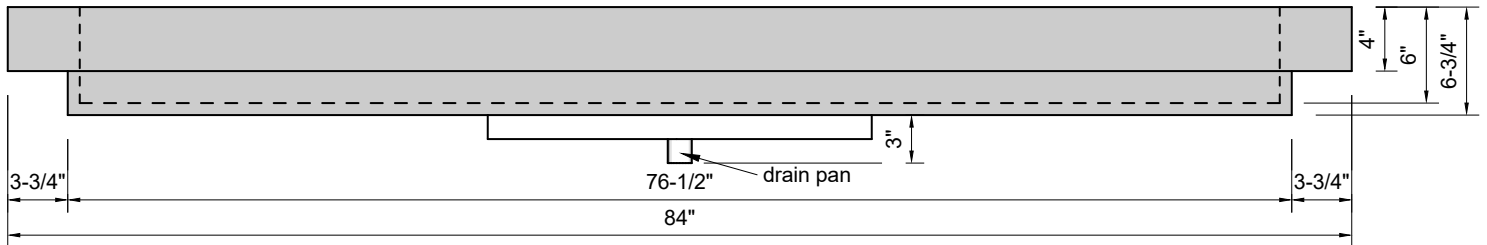

TOP VIEW

FRONT VIEW

BACK VIEW

SIDE VIEW

Model #: FLCR-84-00
Commercial Ramp (floating)
no faucet holes