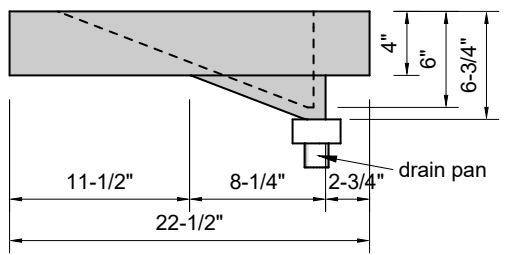

TOP VIEW

FRONT VIEW

BACK VIEW

SIDE VIEW

Model #: FLCR-84-00
Commercial Ramp (floating)
no faucet holes