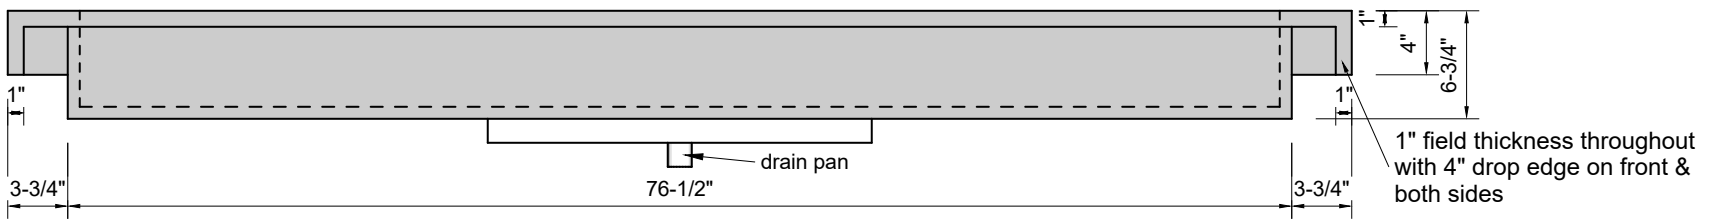

TOP VIEW

FRONT VIEW

BACK VIEW

SIDE VIEW

Model #: FLCR-84-00
Commercial Ramp (floating)
no faucet holes