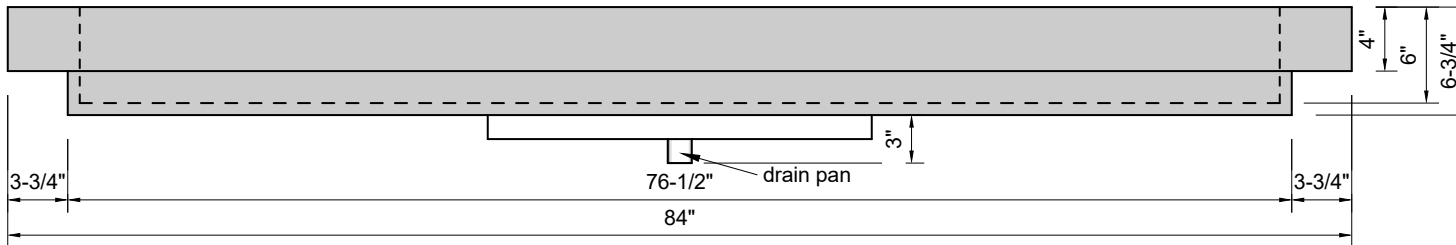

TOP VIEW

FRONT VIEW

BACK VIEW

SIDE VIEW

Model #: FLCR-84-01
Commercial Ramp (floating)
single faucet holes