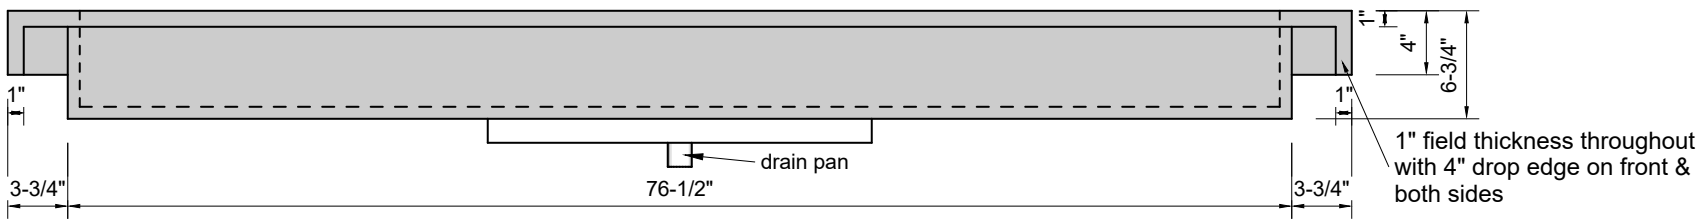

TOP VIEW

FRONT VIEW

BACK VIEW

SIDE VIEW

Model #: FLCR-84-01
Commercial Ramp (floating)
single faucet holes