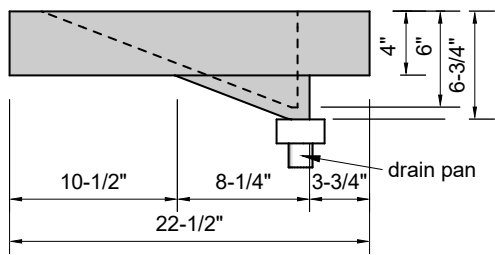

TOP VIEW

FRONT VIEW

BACK VIEW

SIDE VIEW

Model #: FLCR-84-01
Commercial Ramp (floating)
single faucet holes