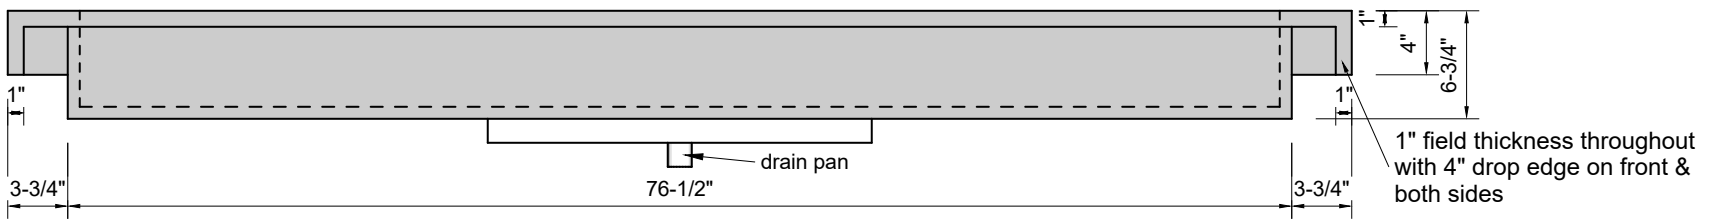

TOP VIEW

FRONT VIEW

BACK VIEW

SIDE VIEW

Model #: FLCR-84-03
Commercial Ramp (floating)
8" widespread faucet holes