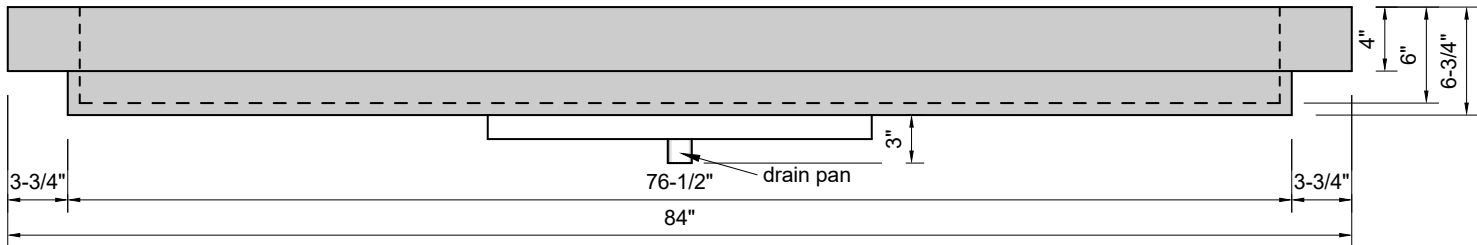

TOP VIEW

FRONT VIEW

BACK VIEW

SIDE VIEW

Model #: FLCR-84-03
Commercial Ramp (floating)
8" widespread faucet holes