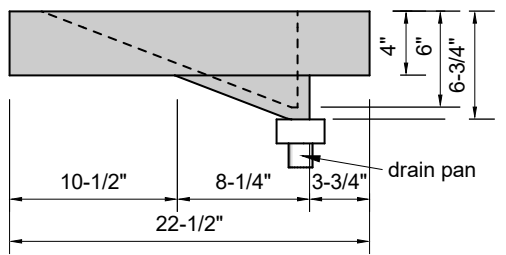

TOP VIEW

FRONT VIEW

BACK VIEW

SIDE VIEW

Model #: FLCR-84-03
Commercial Ramp (floating)
8" widespread faucet holes