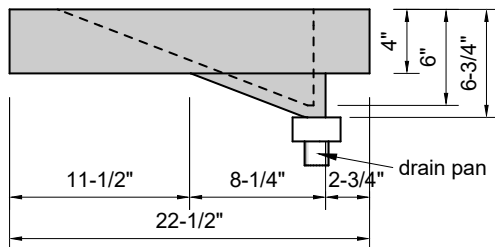

TOP VIEW

FRONT VIEW

BACK VIEW

SIDE VIEW

**Model #: FLCR-96-00**  
**Commercial Ramp (floating)**  
**no faucet holes**