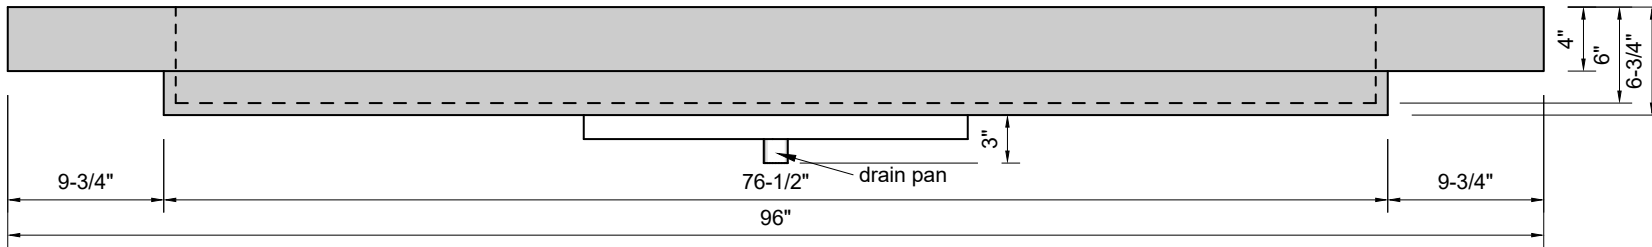

TOP VIEW

FRONT VIEW

BACK VIEW

SIDE VIEW

**Model #: FLCR-96-00**  
**Commercial Ramp (floating)**  
**no faucet holes**