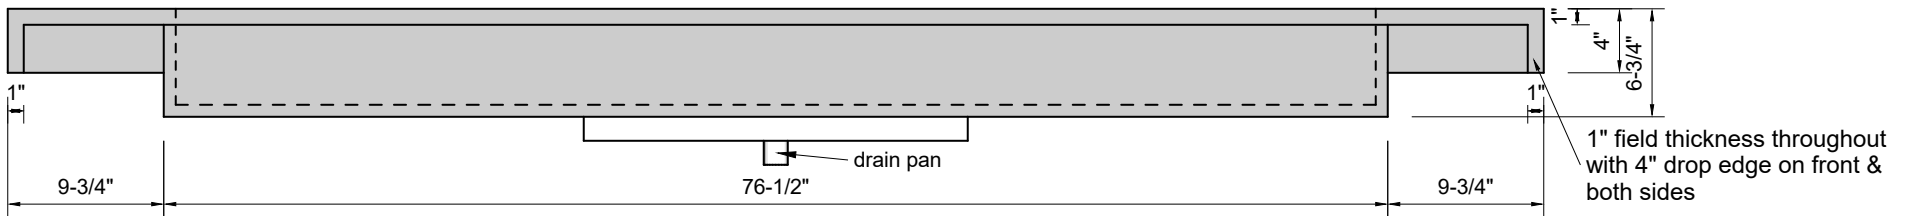

TOP VIEW

FRONT VIEW

BACK VIEW

SIDE VIEW

**Model #: FLCR-96-00**  
**Commercial Ramp (floating)**  
**no faucet holes**