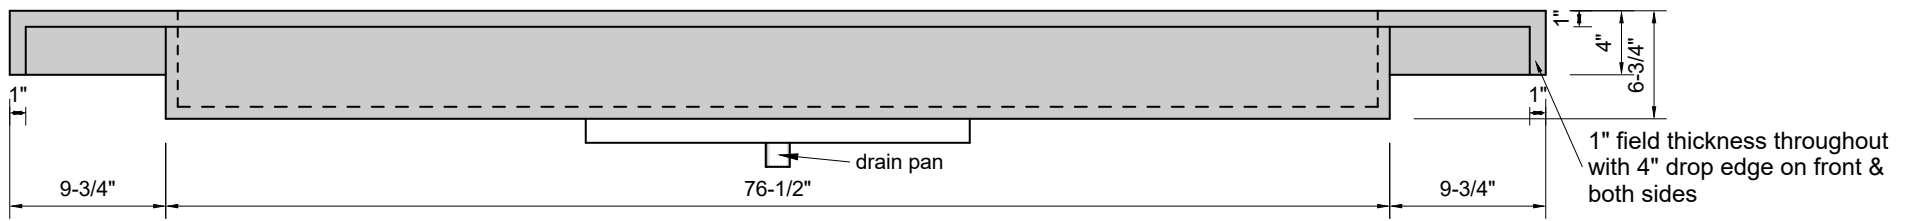

TOP VIEW

FRONT VIEW

BACK VIEW

SIDE VIEW

Model #: FLCR-96-01
Commercial Ramp (floating)
single faucet holes