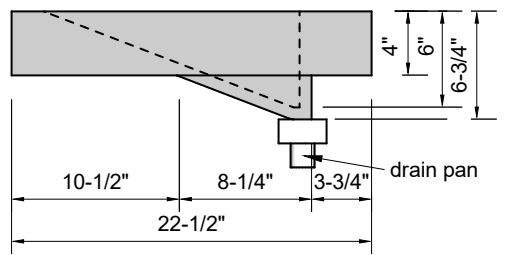

TOP VIEW

FRONT VIEW

BACK VIEW

SIDE VIEW

Model #: FLCR-96-01
Commercial Ramp (floating)
single faucet holes