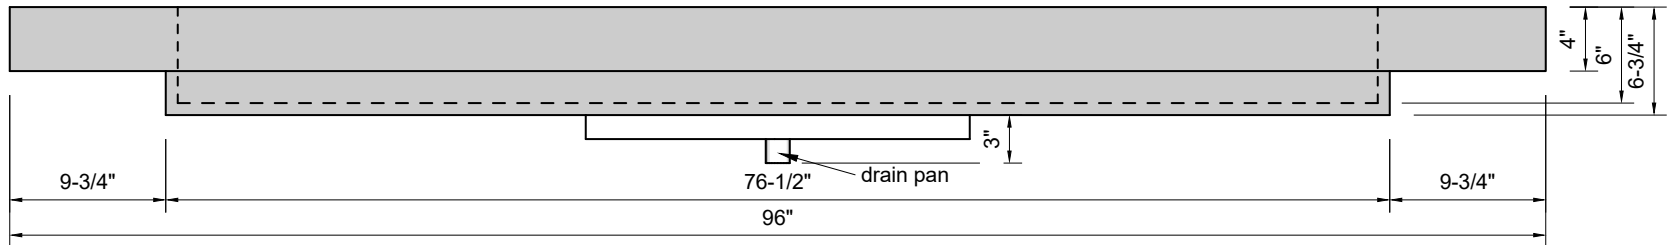

TOP VIEW

FRONT VIEW

BACK VIEW

SIDE VIEW

Model #: FLCR-96-01
Commercial Ramp (floating)
single faucet holes