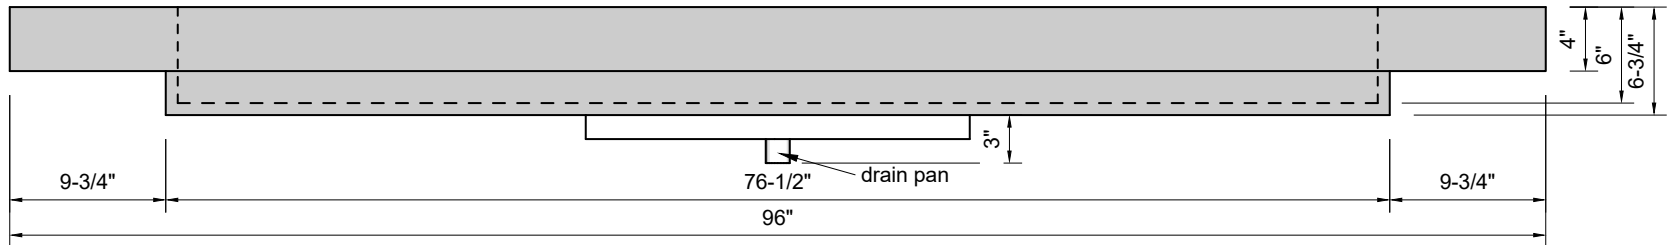

TOP VIEW

FRONT VIEW

BACK VIEW

SIDE VIEW

**Model #: FLCR-96-03**  
**Commercial Ramp (floating)**  
**8" widespread faucet holes**