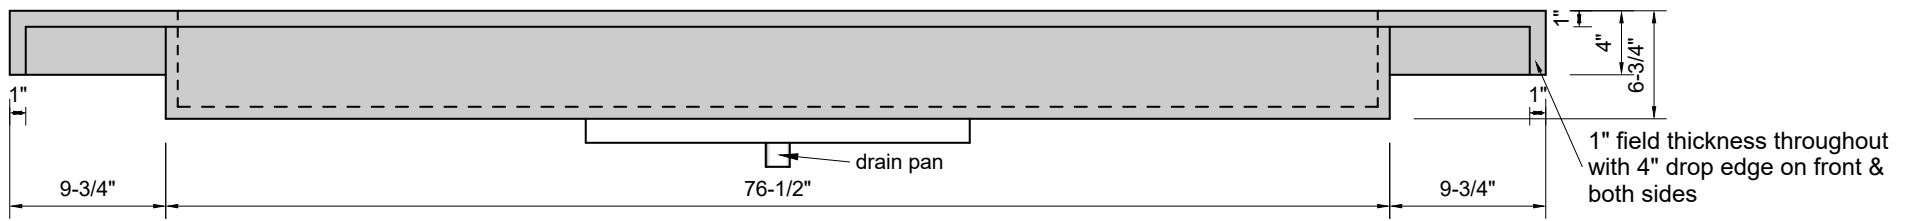

TOP VIEW

FRONT VIEW

BACK VIEW

SIDE VIEW

**Model #: FLCR-96-03**  
**Commercial Ramp (floating)**  
**8" widespread faucet holes**