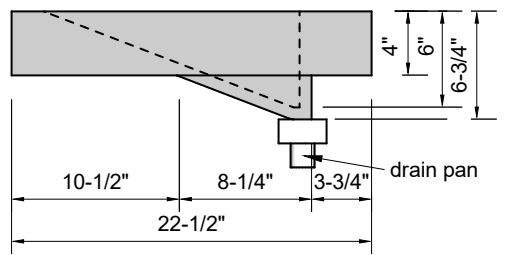

TOP VIEW

FRONT VIEW

BACK VIEW

SIDE VIEW

**Model #: FLCR-96-03**  
**Commercial Ramp (floating)**  
**8" widespread faucet holes**