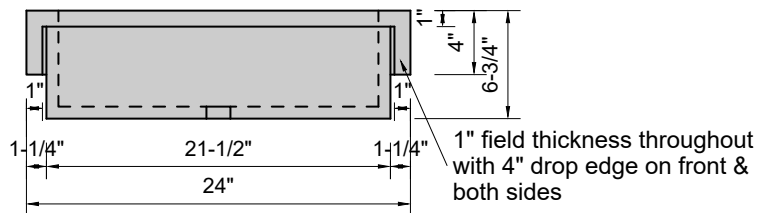

**TOP VIEW**

**FRONT VIEW**

**SIDE VIEW**

**BACK VIEW**

**Model #: FLCU-24-00**  
**Cube (floating)**  
**no faucet holes**