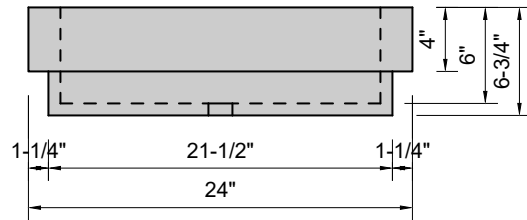

TOP VIEW

FRONT VIEW

SIDE VIEW

BACK VIEW

Model #: FLCU-24-01
Cube (floating)
single faucet hole