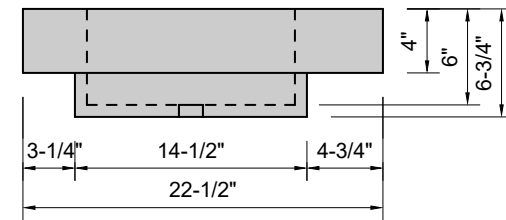

TOP VIEW

FRONT VIEW

SIDE VIEW

BACK VIEW

Model #: FLCU-24-01
Cube (floating)
single faucet hole