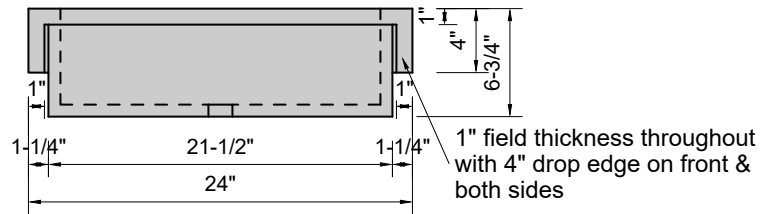

TOP VIEW

FRONT VIEW

SIDE VIEW

BACK VIEW

Model #: FLCU-24-01
Cube (floating)
single faucet hole